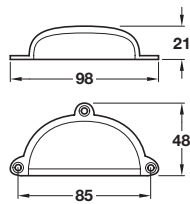

Cup handle

- > Brass
- > Order qty: 1 pc

Finish	Cat. No.
Polished nickel	166.08.700
Bronzed and brushed	166.08.100
Polished brass	166.08.800

Knob

- > Brass, polished nickel finish
- > Order qty: 1 pc

Diameter	Height	Cat. No.
Ø 31 mm	33 mm	133.32.710
Ø 38 mm	36 mm	133.32.711