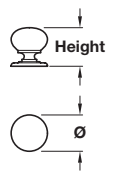

Cup handle

- > Brass
- > Order qty: 1 pc

Finish	Cat. No.
Polished nickel	166.08.700
Bronzed and brushed	166.08.100
Polished brass	166.08.800

Knob

- > Brass, polished nickel finish
- > Order qty: 1 pc

Diameter	Height	Cat. No.
Ø 31 mm	33 mm	133.32.710
Ø 38 mm	36 mm	133.32.711