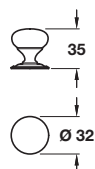

RUGBY knob

- > Brass
- > Order qty: 1 pc