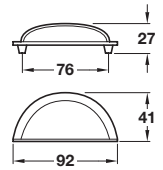

CHATSWORTH

DECORATIVE HANDLES 2015, © Häfele U.K. Ltd 2015. Dimensional data not binding. We reserve the right to alter specifications without notice.

CHATSWORTH card frame cup handle

CHATSWORTH cup handle

NEW

- > Brass
- > Order qty: 1 pc

Finish	Cat. No.
Polished nickel	168.10.700

- > Brass
- > Order qty: 1 pc

Finish	Cat. No.
Polished nickel	151.07.701
Brushed copper	151.07.001

CHATSWORTH knob

NEW

- > Brass
- > Order qty: 1 pc

Diameter	Height	Polished nickel	Brushed copper
Ø 31 mm	32 mm	134.97.710	-
Ø 38 mm	39 mm	134.97.711	134.97.011