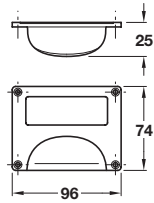

CHATSWORTH

DECORATIVE HANDLES 2015, © Häfele U.K. Ltd 2015. Dimensional data not binding. We reserve the right to alter specifications without notice.

CHATSWORTH card frame cup handle

CHATSWORTH cup handle

NEW

- > Brass
- > Order qty: 1 pc

Finish	Cat. No.
Polished nickel	168.10.700

- > Brass
- > Order qty: 1 pc

Finish	Cat. No.
Polished nickel	151.07.701
Brushed copper	151.07.001

CHATSWORTH knob

NEW

- > Brass
- > Order qty: 1 pc

Diameter	Height	Polished nickel	Brushed copper
Ø 31 mm	32 mm	134.97.710	-
Ø 38 mm	39 mm	134.97.711	134.97.011