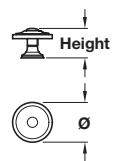

Drop ring handle

- > Order M4 handle screws separately
- > Zinc alloy
- > Order qty: 1 pc

Finish	Cat. No.
Antique brass	120.31.113

Knob

- > Order M4 handle screws separately
- > Zinc alloy, antique brass finish
- > Order qty: 1 pc

Diameter	Height	Cat. No.
Ø 30 mm	23 mm	134.33.111
Ø 35 mm	26 mm	134.33.120

Drop pendant handle

- > 1 M4 x 26 mm fixing screw included
- > Zinc alloy
- > Order qty: 1 pc

Finish	Cat. No.
Antique brass	118.32.107