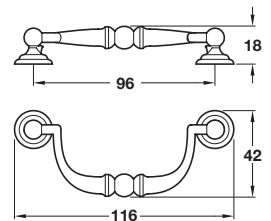

Drop ring handle

- > Order M4 handle screws separately
- > Zinc alloy
- > Order qty: 1 pc

Finish	Cat. No.
Antique brass	120.31.113

Knob

- > Order M4 handle screws separately
- > Zinc alloy, antique brass finish
- > Order qty: 1 pc

Diameter	Height	Cat. No.
Ø 30 mm	23 mm	134.33.111
Ø 35 mm	26 mm	134.33.120

Drop pendant handle

- > 1 M4 x 26 mm fixing screw included
- > Zinc alloy
- > Order qty: 1 pc

Finish	Cat. No.
Antique brass	118.32.107

Drop handle

- > Order M4 handle screws separately
- > Zinc alloy
- > Order qty: 1 pc

Finish	Cat. No.
Antique brass	118.10.101