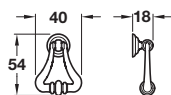

Drop ring handle

- > Order M4 handle screws separately
- > Zinc alloy
- > Order qty: 1 pc

Finish	Cat. No.
Antique brass	120.31.113

Knob

- > Order M4 handle screws separately
- > Zinc alloy, antique brass finish
- > Order qty: 1 pc

Diameter	Height	Cat. No.
Ø 30 mm	23 mm	134.33.111
Ø 35 mm	26 mm	134.33.120

Drop pendant handle

- > 1 M4 x 26 mm fixing screw included
- > Zinc alloy
- > Order qty: 1 pc

Finish	Cat. No.
Antique brass	118.32.107