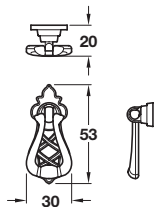

**RICHMOND drop handle**

- > Order M4 handle screws separately
- > Zinc alloy
- > Order qty: 1 pc

Finish	Cat. No.
Antique brass	121.30.100

**RICHMOND drop handle**

- > Order M4 handle screws separately
- > Zinc alloy
- > Order qty: 1 pc

Finish	Cat. No.
Antique brass	121.31.100

**CAXTON drop handle**

- > Order M4 handle screws separately
- > Zinc alloy
- > Order qty: 1 pc

Finish	Cat. No.
Bronzed and brushed	122.37.100

**CAXTON drop bar handle**

- > Order M4 handle screws separately
- > Zinc alloy
- > Order qty: 1 pc

Finish	Cat. No.
Bronzed and brushed	122.38.100

DECORATIVE HANDLES 2015, © Häfele U.K. Ltd 2015. Dimensional data not binding. We reserve the right to alter specifications without notice.