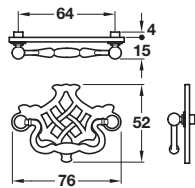

**RICHMOND drop handle**

- > Order M4 handle screws separately
- > Zinc alloy
- > Order qty: 1 pc

Finish	Cat. No.
Antique brass	121.30.100

**RICHMOND drop handle**

- > Order M4 handle screws separately
- > Zinc alloy
- > Order qty: 1 pc

Finish	Cat. No.
Antique brass	121.31.100

**CAXTON drop handle**

- > Order M4 handle screws separately
- > Zinc alloy
- > Order qty: 1 pc

Finish	Cat. No.
Bronzed and brushed	122.37.100

**CAXTON drop bar handle**

- > Order M4 handle screws separately
- > Zinc alloy
- > Order qty: 1 pc

Finish	Cat. No.
Bronzed and brushed	122.38.100

DECORATIVE HANDLES 2015, © Häfele U.K. Ltd 2015. Dimensional data not binding. We reserve the right to alter specifications without notice.