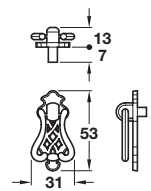

**RICHMOND drop handle**

- > Order M4 handle screws separately
- > Zinc alloy
- > Order qty: 1 pc

Finish	Cat. No.
Antique brass	121.30.100

**RICHMOND drop handle**

- > Order M4 handle screws separately
- > Zinc alloy
- > Order qty: 1 pc

Finish	Cat. No.
Antique brass	121.31.100

**CAXTON drop handle**

- > Order M4 handle screws separately
- > Zinc alloy
- > Order qty: 1 pc

Finish	Cat. No.
Bronzed and brushed	122.37.100

**CAXTON drop bar handle**

- > Order M4 handle screws separately
- > Zinc alloy
- > Order qty: 1 pc

Finish	Cat. No.
Bronzed and brushed	122.38.100

DECORATIVE HANDLES 2015, © Häfele U.K. Ltd 2015. Dimensional data not binding. We reserve the right to alter specifications without notice.