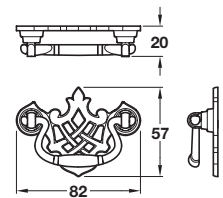

**RICHMOND drop handle**

- > Order M4 handle screws separately
- > Zinc alloy
- > Order qty: 1 pc

Finish	Cat. No.
Antique brass	121.30.100

**RICHMOND drop handle**

- > Order M4 handle screws separately
- > Zinc alloy
- > Order qty: 1 pc

Finish	Cat. No.
Antique brass	121.31.100

**CAXTON drop handle**

- > Order M4 handle screws separately
- > Zinc alloy
- > Order qty: 1 pc

Finish	Cat. No.
Bronzed and brushed	122.37.100

**CAXTON drop bar handle**

- > Order M4 handle screws separately
- > Zinc alloy
- > Order qty: 1 pc

Finish	Cat. No.
Bronzed and brushed	122.38.100

DECORATIVE HANDLES 2015, © Häfele U.K. Ltd 2015. Dimensional data not binding. We reserve the right to alter specifications without notice.