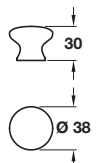

VICTORIA knob

- > Order M4 handle screws separately
- > Ceramic
- > Order qty: 1 pc

| Finish | Cat. No. |
|----------|------------|
| White | 130.48.701 |
| Magnolia | 130.48.407 |
| Black | 130.48.309 |

- > Order M4 handle screws separately
- > Ceramic
- > Order qty: 1 pc

| Finish | Cat. No. |
|--------|------------|
| White | 130.17.700 |