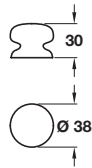

VICTORIA knob

- > Order M4 handle screws separately
- > Ceramic
- > Order qty: 1 pc

| Finish | Cat. No. |
|----------|------------|
| White | 130.48.701 |
| Magnolia | 130.48.407 |
| Black | 130.48.309 |