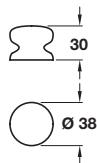

VICTORIA knob

- > Order M4 handle screws separately
- > Ceramic
- > Order qty: 1 pc

| Finish | Cat. No. |
|----------|------------|
| White | 130.48.701 |
| Magnolia | 130.48.407 |
| Black | 130.48.309 |

Knob

Knob

- > Ceramic
- > Please note: The crackling process gives the white glaze an 'old' white appearance
- > Order qty: 1 pc

| Finish | Cat. No. |
|--------------------|------------|
| Off white crackled | 130.57.701 |

- > Order M4 handle screws separately
- > Ceramic
- > Order qty: 1 pc

| Finish | Cat. No. |
|--------|------------|
| White | 130.17.700 |