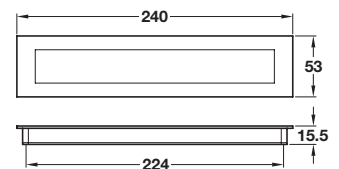

PELLIPAR inset handle frame and backplate set

- > Reversible backplate included, white/silver reverse
- > Zinc alloy
- > Order qty: 1 pc

Finish	Cat. No.
Stainless steel effect	153.22.000