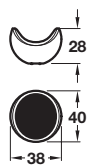

## FRUIT knob

- > Order M4 handle screws separately
- > Zinc alloy with acrylic insert
- > Order qty: 1 pc

Finish	Cat. No.
Polished chrome with white insert	132.10.270
Polished chrome with black insert	132.10.230

## NOIR D handle

- > Order M4 handle screws separately
- > Zinc alloy, with acrylic centres
- > Order qty: 1 pc

Finish	Cat. No.
Polished chrome with white insert	111.21.273
Polished chrome with black insert	111.21.233

## DOMINO bar handle

- > Order M4 handle screws separately
- > Zinc alloy
- > Order qty: 1 pc

Finish	Cat. No.
Polished chrome with black leather effect centre	113.98.233

## PELLIPAR inset handle frame and backplate set

- > Reversible backplate included, white/silver reverse
- > Zinc alloy
- > Order qty: 1 pc

Finish	Cat. No.
Stainless steel effect	153.22.000