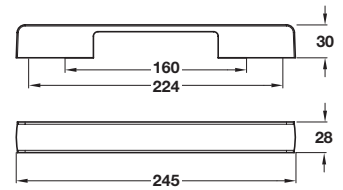

## FRUIT knob

- > Order M4 handle screws separately
- > Zinc alloy with acrylic insert
- > Order qty: 1 pc

Finish	Cat. No.
Polished chrome with white insert	132.10.270
Polished chrome with black insert	132.10.230

## NOIR D handle

- > Order M4 handle screws separately
- > Zinc alloy, with acrylic centres
- > Order qty: 1 pc

Finish	Cat. No.
Polished chrome with white insert	111.21.273
Polished chrome with black insert	111.21.233

## DOMINO bar handle

- > Order M4 handle screws separately
- > Zinc alloy
- > Order qty: 1 pc

Finish	Cat. No.
Polished chrome with black leather effect centre	113.98.233

## PELLIPAR inset handle frame and backplate set

- > Reversible backplate included, white/silver reverse
- > Zinc alloy
- > Order qty: 1 pc

Finish	Cat. No.
Stainless steel effect	153.22.000