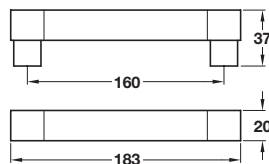

DOMINO bar handle

- > Order M4 handle screws separately
- > Zinc alloy
- > Order qty: 1 pc

Finish	Cat. No.
Polished chrome with black leather effect centre	113.98.233