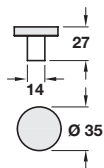

Knob

- > Order M4 handle screws separately
- > Glass with zinc alloy base
- > Order qty: 1 pc

Knob/base	Cat. No.
Frosted/brushed stainless steel	133.15.421

Knob

- > Order M4 handle screws separately
- > Glass with zinc alloy base
- > Order qty: 1 pc

Knob/base	Cat. No.
Clear/brushed stainless steel	133.15.420

Knob

- > Order M4 handle screws separately
- > Glass with zinc alloy base
- > Order qty: 1 pc

Knob/base	Cat. No.
Clear/brushed stainless steel	133.14.420