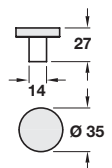

Knob

- > Order M4 handle screws separately
- > Glass with zinc alloy base
- > Order qty: 1 pc

Knob/base	Cat. No.
Frosted/brushed stainless steel	133.15.421

Knob

- > Order M4 handle screws separately
- > Glass with zinc alloy base
- > Order qty: 1 pc

Knob/base	Cat. No.
Clear/brushed stainless steel	133.15.420

Knob

- > Order M4 handle screws separately
- > Glass with zinc alloy base
- > Order qty: 1 pc

Knob/base	Cat. No.
Clear/brushed stainless steel	133.14.420