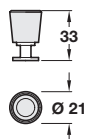

Knob

- > Order M4 handle screws separately
- > Glass with zinc alloy base
- > Order qty: 1 pc

Knob/base	Cat. No.
Frosted/brushed stainless steel	133.15.421

Knob

- > Order M4 handle screws separately
- > Glass with zinc alloy base
- > Order qty: 1 pc

Knob/base	Cat. No.
Clear/brushed stainless steel	133.15.420

Knob

- > Order M4 handle screws separately
- > Glass with zinc alloy base
- > Order qty: 1 pc

Knob/base	Cat. No.
Clear/brushed stainless steel	133.14.420