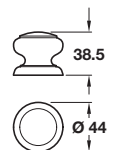

Knob

- > Order M4 handle screws separately
- > Wood unfinished
- > Order qty: 1 pc

Type of wood	Cat.No.
Oak	195.76.402

Knob

- > Order M4 handle screws separately
- > Wood unfinished
- > Order qty: 1 pc

Type of wood	Cat. No.
Oak	195.76.403

Knob

- > Order M4 handle screws separately
- > Unfinished or stained and lacquered wood
- > Order qty: 1 pc

Type of wood/Finish	Cat. No.
Oak/unfinished	195.63.400
Oak/antique oak stained and lacquered	195.63.410

Knob

- > Order M4 handle screws separately
- > Unfinished or lacquered wood
- > Order qty: 1 pc

Type of wood/Finish	Cat. No.
Oak/clear lacquered	195.83.400
Beech/unfinished	195.83.301