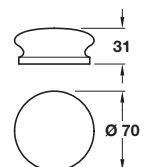

Knob

- > Order M4 handle screws separately
- > Wood unfinished
- > Order qty: 1 pc

Type of wood	Cat.No.
Oak	195.76.402

Knob

- > Order M4 handle screws separately
- > Wood unfinished
- > Order qty: 1 pc

Type of wood	Cat. No.
Oak	195.76.403

Knob

- > Order M4 handle screws separately
- > Unfinished or stained and lacquered wood
- > Order qty: 1 pc

Type of wood/Finish	Cat. No.
Oak/unfinished	195.63.400
Oak/antique oak stained and lacquered	195.63.410

Knob

- > Order M4 handle screws separately
- > Unfinished or lacquered wood
- > Order qty: 1 pc

Type of wood/Finish	Cat. No.
Oak/clear lacquered	195.83.400
Beech/unfinished	195.83.301