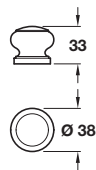

Knob

- > Order M4 handle screws separately
- > Wood unfinished
- > Order qty: 1 pc

Type of wood	Cat.No.
Oak	195.76.402

Knob

- > Order M4 handle screws separately
- > Wood unfinished
- > Order qty: 1 pc

Type of wood	Cat. No.
Oak	195.76.403

Knob

- > Order M4 handle screws separately
- > Unfinished or stained and lacquered wood
- > Order qty: 1 pc

Type of wood/Finish	Cat. No.
Oak/unfinished	195.63.400
Oak/antique oak stained and lacquered	195.63.410

Knob

- > Order M4 handle screws separately
- > Unfinished or lacquered wood
- > Order qty: 1 pc

Type of wood/Finish	Cat. No.
Oak/clear lacquered	195.83.400
Beech/unfinished	195.83.301