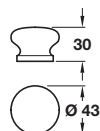

Knob

- > Order M4 handle screws separately
- > Wood unfinished
- > Order qty: 1 pc

Type of wood	Cat.No.
Oak	195.76.402

Knob

- > Order M4 handle screws separately
- > Wood unfinished
- > Order qty: 1 pc

Type of wood	Cat. No.
Oak	195.76.403

Knob

- > Order M4 handle screws separately
- > Unfinished or stained and lacquered wood
- > Order qty: 1 pc

Type of wood/Finish	Cat. No.
Oak/unfinished	195.63.400
Oak/antique oak stained and lacquered	195.63.410

Knob

- > Order M4 handle screws separately
- > Unfinished or lacquered wood
- > Order qty: 1 pc

Type of wood/Finish	Cat. No.
Oak/clear lacquered	195.83.400
Beech/unfinished	195.83.301