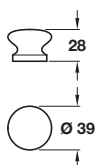

Knob

- > Order M4 handle screws separately
- > Wood unfinished
- > Order qty: 1 pc

Type of wood	Cat. No.
Beech	195.77.301
Oak	195.77.401
Pine	195.77.001

Knob

- > Order M4 handle screws separately
- > Wood unfinished
- > Order qty: 1 pc

Type of wood	Cat. No.
Beech	195.77.302
Maple	195.77.102
Oak	195.77.402

Knob

- > Order M4 handle screws separately
- > Wood unfinished
- > Order qty: 1 pc

Type of wood	Cat. No.
Oak	195.78.401

Knob

- > Order M4 handle screws separately
- > Wood unfinished
- > Order qty: 1 pc

Type of wood	Cat. No.
Beech	195.77.303
Oak	195.77.403

DECORATIVE HANDLES 2015, © Häfele U.K. Ltd 2015. Dimensional data not binding. We reserve the right to alter specifications without notice.