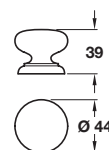

Knob

- > Order M4 handle screws separately
- > Wood unfinished
- > Order qty: 1 pc

Type of wood	Cat. No.
Beech	195.77.301
Oak	195.77.401
Pine	195.77.001

Knob

- > Order M4 handle screws separately
- > Wood unfinished
- > Order qty: 1 pc

Type of wood	Cat. No.
Beech	195.77.302
Maple	195.77.102
Oak	195.77.402

Knob

- > Order M4 handle screws separately
- > Wood unfinished
- > Order qty: 1 pc

Type of wood	Cat. No.
Oak	195.78.401

Knob

- > Order M4 handle screws separately
- > Wood unfinished
- > Order qty: 1 pc

Type of wood	Cat. No.
Beech	195.77.303
Oak	195.77.403

DECORATIVE HANDLES 2015, © Häfele U.K. Ltd 2015. Dimensional data not binding. We reserve the right to alter specifications without notice.