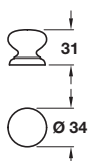

Knob

- > Order M4 handle screws separately
- > Wood unfinished
- > Order qty: 1 pc

Type of wood	Cat. No.
Beech	195.77.301
Oak	195.77.401
Pine	195.77.001

Knob

- > Order M4 handle screws separately
- > Wood unfinished
- > Order qty: 1 pc

Type of wood	Cat. No.
Beech	195.77.302
Maple	195.77.102
Oak	195.77.402

Knob

- > Order M4 handle screws separately
- > Wood unfinished
- > Order qty: 1 pc

Type of wood	Cat. No.
Oak	195.78.401

Knob

- > Order M4 handle screws separately
- > Wood unfinished
- > Order qty: 1 pc

Type of wood	Cat. No.
Beech	195.77.303
Oak	195.77.403

DECORATIVE HANDLES 2015, © Häfele U.K. Ltd 2015. Dimensional data not binding. We reserve the right to alter specifications without notice.