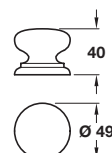

Knob

- > Order M4 handle screws separately
- > Wood unfinished
- > Order qty: 1 pc

Type of wood	Cat. No.
Beech	195.77.301
Oak	195.77.401
Pine	195.77.001

Knob

- > Order M4 handle screws separately
- > Wood unfinished
- > Order qty: 1 pc

Type of wood	Cat. No.
Beech	195.77.302
Maple	195.77.102
Oak	195.77.402

Knob

- > Order M4 handle screws separately
- > Wood unfinished
- > Order qty: 1 pc

Type of wood	Cat. No.
Oak	195.78.401

Knob

- > Order M4 handle screws separately
- > Wood unfinished
- > Order qty: 1 pc

Type of wood	Cat. No.
Beech	195.77.303
Oak	195.77.403

DECORATIVE HANDLES 2015, © Häfele U.K. Ltd 2015. Dimensional data not binding. We reserve the right to alter specifications without notice.