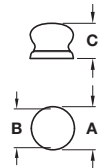

Knob

- > Order M4 handle screws separately
- > Unfinished oak
- > Order qty: 1 pc

Diameter	Cat. No.
Ø 50 mm	196.83.410
Ø 70 mm	196.83.411
Ø 80 mm	196.83.412

Knob, with pilot hole

- > Order M4 handle screws separately
- > Unfinished wood
- > Order qty: 1 pc

Dim A	Dim B	Dim C	Pine	Beech
Ø 30 mm	Ø 29 mm	25 mm	195.35.034	195.35.338
Ø 35 mm	Ø 34 mm	30 mm	195.35.043	195.35.347
Ø 38 mm	Ø 37 mm	30 mm	195.35.052	195.35.356
Ø 44 mm	Ø 43 mm	40 mm	195.35.061	195.35.365
Ø 47 mm	Ø 46 mm	42 mm	195.35.070	195.35.374