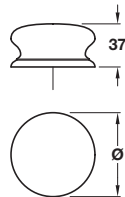

Knob

- > Order M4 handle screws separately
- > Unfinished oak
- > Order qty: 1 pc

Diameter	Cat. No.
Ø 50 mm	196.83.410
Ø 70 mm	196.83.411
Ø 80 mm	196.83.412

Knob, with pilot hole

- > Order M4 handle screws separately
- > Unfinished wood
- > Order qty: 1 pc

Dim A	Dim B	Dim C	Pine	Beech
Ø 30 mm	Ø 29 mm	25 mm	195.35.034	195.35.338
Ø 35 mm	Ø 34 mm	30 mm	195.35.043	195.35.347
Ø 38 mm	Ø 37 mm	30 mm	195.35.052	195.35.356
Ø 44 mm	Ø 43 mm	40 mm	195.35.061	195.35.365
Ø 47 mm	Ø 46 mm	42 mm	195.35.070	195.35.374