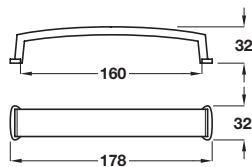

LEOPOLD D handle

- > Order M4 handle screws separately
- > Aluminium
- > Order qty: 1 pc

Finish	Cat. No.
Stainless steel effect	106.92.604

Bow handle

- > Order M4 handle screws separately
- > Zinc alloy
- > Order qty: 1 pc

Finish	Cat. No.
Matt nickel	107.18.603

Pull handle

- > Order M4 handle screws separately
- > Zinc alloy
- > Order qty: 1 pc

Length	Hole centres	Matt nickel	Silver RAL 9006
172 mm	96 mm	106.33.602	106.33.902
274 mm	128 mm	-	106.33.903

Bow handle

- > Order M4 handle screws separately
- > Zinc alloy, stainless steel effect finish
- > Order qty: 1 pc

Length	Hole centres	Cat. No.
160 mm	128 mm	107.72.602
193 mm	160 mm	107.72.603