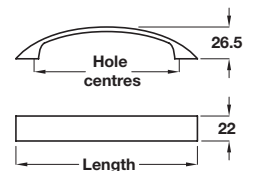

Finish	Cat. No.
Matt nickel	107.18.603

Pull handle

- > Order M4 handle screws separately
- > Zinc alloy
- > Order qty: 1 pc

Length	Hole centres	Matt nickel	Silver RAL 9006
172 mm	96 mm	106.33.602	106.33.902
274 mm	128 mm	-	106.33.903

Bow handle

- > Order M4 handle screws separately
- > Zinc alloy, stainless steel effect finish
- > Order qty: 1 pc

Length	Hole centres	Cat. No.
160 mm	128 mm	107.72.602
193 mm	160 mm	107.72.603