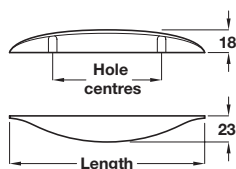

LEOPOLD D handle

- > Order M4 handle screws separately
- > Aluminium
- > Order qty: 1 pc

Finish	Cat. No.
Stainless steel effect	106.92.604

Bow handle

- > Order M4 handle screws separately
- > Zinc alloy
- > Order qty: 1 pc

Finish	Cat. No.
Matt nickel	107.18.603

Pull handle

- > Order M4 handle screws separately
- > Zinc alloy
- > Order qty: 1 pc

Length	Hole centres	Matt nickel	Silver RAL 9006
172 mm	96 mm	106.33.602	106.33.902
274 mm	128 mm	-	106.33.903

Bow handle

- > Order M4 handle screws separately
- > Zinc alloy, stainless steel effect finish
- > Order qty: 1 pc

Length	Hole centres	Cat. No.
160 mm	128 mm	107.72.602
193 mm	160 mm	107.72.603