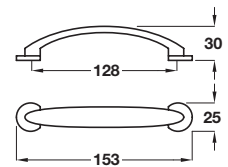

LEOPOLD D handle

- > Order M4 handle screws separately
- > Aluminium
- > Order qty: 1 pc

Finish	Cat. No.
Stainless steel effect	106.92.604

Bow handle

- > Order M4 handle screws separately
- > Zinc alloy
- > Order qty: 1 pc

Finish	Cat. No.
Matt nickel	107.18.603

Pull handle

- > Order M4 handle screws separately
- > Zinc alloy
- > Order qty: 1 pc

Length	Hole centres	Matt nickel	Silver RAL 9006
172 mm	96 mm	106.33.602	106.33.902
274 mm	128 mm	-	106.33.903

Bow handle

- > Order M4 handle screws separately
- > Zinc alloy, stainless steel effect finish
- > Order qty: 1 pc

Length	Hole centres	Cat. No.
160 mm	128 mm	107.72.602
193 mm	160 mm	107.72.603