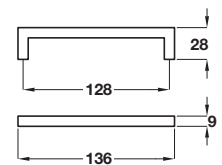

KNIGHTSBRIDGE cup handle

- > Order M4 handle screws separately
- > Zinc alloy
- > Order qty: 1 pc

Finish	Cat. No.
Brushed nickel	118.55.620

KNIGHTSBRIDGE D handle

- > Order M4 handle screws separately
- > Zinc alloy
- > Order qty: 1 pc

Finish	Cat. No.
Stainless steel effect	118.69.620

Pull handle

- > Zinc alloy
- > Order qty: 1 pc

Finish	Cat. No.
Polished chrome	110.26.222

D handle

- > Order M4 handle screws separately
- > Zinc alloy
- > Order qty: 1 pc