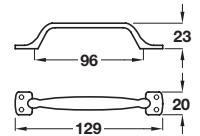

KNIGHTSBRIDGE cup handle

- > Order M4 handle screws separately
- > Zinc alloy
- > Order qty: 1 pc

Finish	Cat. No.
Brushed nickel	118.55.620

KNIGHTSBRIDGE D handle

- > Order M4 handle screws separately
- > Zinc alloy
- > Order qty: 1 pc

Finish	Cat. No.
Stainless steel effect	118.69.620

Pull handle

- > Zinc alloy
- > Order qty: 1 pc

Finish	Cat. No.
Polished chrome	110.26.222

D handle

- > Order M4 handle screws separately
- > Zinc alloy
- > Order qty: 1 pc