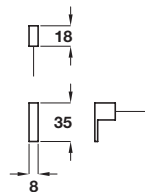

KNIGHTSBRIDGE cup handle

- > Order M4 handle screws separately
- > Zinc alloy
- > Order qty: 1 pc

Finish	Cat. No.
Brushed nickel	118.55.620

KNIGHTSBRIDGE D handle

- > Order M4 handle screws separately
- > Zinc alloy
- > Order qty: 1 pc

Finish	Cat. No.
Stainless steel effect	118.69.620

Pull handle

- > Zinc alloy
- > Order qty: 1 pc

Finish	Cat. No.
Polished chrome	110.26.222

D handle

- > Order M4 handle screws separately
- > Zinc alloy
- > Order qty: 1 pc