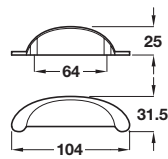

KNIGHTSBRIDGE cup handle

- > Order M4 handle screws separately
- > Zinc alloy
- > Order qty: 1 pc

Finish	Cat. No.
Brushed nickel	118.55.620

KNIGHTSBRIDGE D handle

- > Order M4 handle screws separately
- > Zinc alloy
- > Order qty: 1 pc

Finish	Cat. No.
Stainless steel effect	118.69.620

Pull handle

- > Zinc alloy
- > Order qty: 1 pc

Finish	Cat. No.
Polished chrome	110.26.222

D handle

- > Order M4 handle screws separately
- > Zinc alloy
- > Order qty: 1 pc