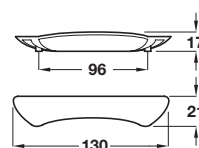

Pull handle

- > Order M4 handle screws separately
- > Zinc alloy
- > Order qty: 1 pc

Finish	Cat. No.
Aluminium coloured	110.97.473
Matt nickel	110.97.683
Stainless steel effect	110.97.673

Pull handle

- > Order M4 handle screws separately
- > Zinc alloy
- > Order qty: 1 pc

Finish	Cat. No.
Polished chrome	110.97.282
Aluminium coloured	110.97.283

Bow handle

- > Order M4 handle screws separately
- > Zinc alloy
- > Order qty: 1 pc

Finish	Cat. No.
Matt nickel plated	105.07.501

D handle