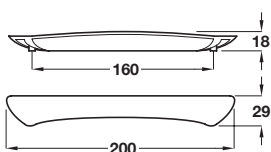

Pull handle

- > Order M4 handle screws separately
- > Zinc alloy
- > Order qty: 1 pc

Finish	Cat. No.
Aluminium coloured	110.97.473
Matt nickel	110.97.683
Stainless steel effect	110.97.673

Pull handle

- > Order M4 handle screws separately
- > Zinc alloy
- > Order qty: 1 pc

Finish	Cat. No.
Polished chrome	110.97.282
Aluminium coloured	110.97.283

Bow handle

- > Order M4 handle screws separately
- > Zinc alloy
- > Order qty: 1 pc

Finish	Cat. No.
Matt nickel plated	105.07.501

D handle