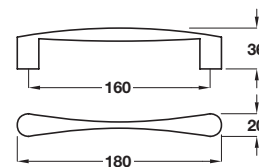

Pull handle

- > Order M4 handle screws separately
- > Zinc alloy
- > Order qty: 1 pc

Finish	Cat. No.
Aluminium coloured	110.97.473
Matt nickel	110.97.683
Stainless steel effect	110.97.673

Pull handle

- > Order M4 handle screws separately
- > Zinc alloy
- > Order qty: 1 pc

Finish	Cat. No.
Polished chrome	110.97.282
Aluminium coloured	110.97.283

Bow handle

- > Order M4 handle screws separately
- > Zinc alloy
- > Order qty: 1 pc

Finish	Cat. No.
Matt nickel plated	105.07.501

D handle

- > Order M4 handle screws separately
- > Zinc alloy
- > Order qty: 1 pc

Finish	Cat. No.
Stainless steel effect	101.42.003