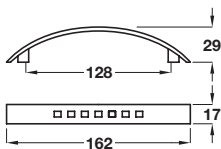

Pull handle

- > Order M4 handle screws separately
- > Zinc alloy
- > Order qty: 1 pc

Finish	Cat. No.
Aluminium coloured	110.97.473
Matt nickel	110.97.683
Stainless steel effect	110.97.673

Pull handle

- > Order M4 handle screws separately
- > Zinc alloy
- > Order qty: 1 pc

Finish	Cat. No.
Polished chrome	110.97.282
Aluminium coloured	110.97.283

Bow handle

- > Order M4 handle screws separately
- > Zinc alloy
- > Order qty: 1 pc

Finish	Cat. No.
Matt nickel plated	105.07.501

D handle