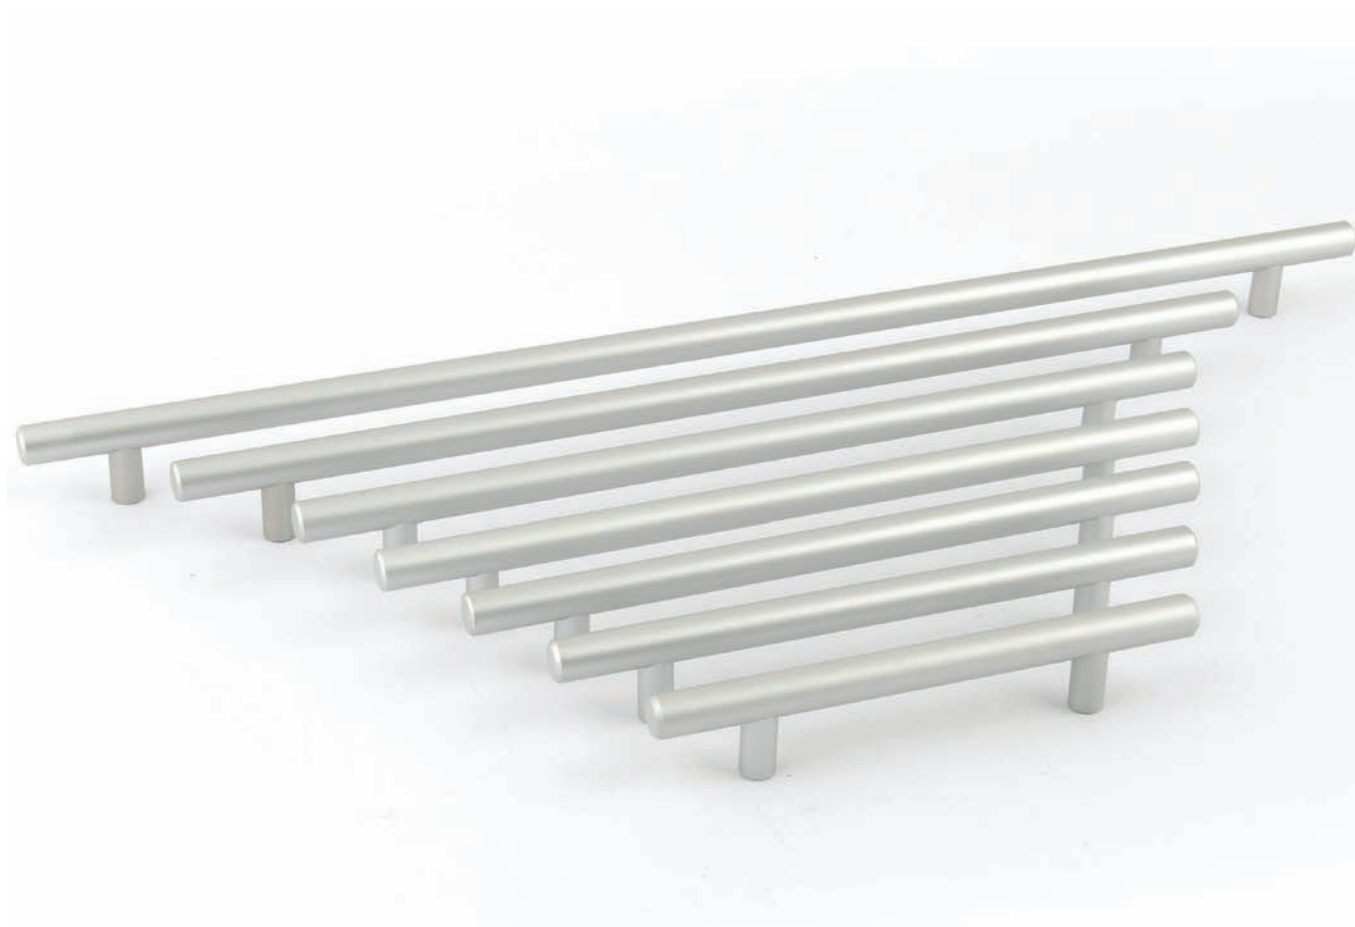

BARLEY

BARLEY bar handle, Ø 12 mm

- > Order M4 handle screws separately
- > Anodised aluminium
- > Order qty: 1 pc

Length	Hole centres	Dim.A	Cat. No.
156 mm	96 mm	30 mm	107.62.901
188 mm	128 mm	30 mm	107.62.902
220 mm	160 mm	30 mm	107.62.903
252 mm	192 mm	30 mm	107.62.904
284 mm	224 mm	30 mm	107.62.905
344 mm	284 mm	30 mm	107.62.906
444 mm	384 mm	30 mm	107.62.908
544 mm	484 mm	30 mm	107.62.911
655 mm	595 mm	30 mm	107.62.913

DECORATIVE HANDLES 2015, © Häfele U.K. Ltd 2015. Dimensional data not binding. We reserve the right to alter specifications without notice.