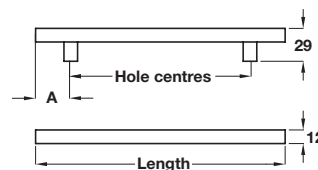

BARLEY

BARLEY bar handle, Ø 12 mm

- > Order M4 handle screws separately
- > Anodised aluminium
- > Order qty: 1 pc

Length	Hole centres	Dim.A	Cat. No.
156 mm	96 mm	30 mm	107.62.901
188 mm	128 mm	30 mm	107.62.902
220 mm	160 mm	30 mm	107.62.903
252 mm	192 mm	30 mm	107.62.904
284 mm	224 mm	30 mm	107.62.905
344 mm	284 mm	30 mm	107.62.906
444 mm	384 mm	30 mm	107.62.908
544 mm	484 mm	30 mm	107.62.911
655 mm	595 mm	30 mm	107.62.913

DECORATIVE HANDLES 2015, © Häfele U.K. Ltd 2015. Dimensional data not binding. We reserve the right to alter specifications without notice.