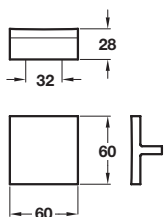

Knob

- > Order M4 handle screws separately
- > Zinc alloy
- > Order qty: 1 pc

Finish	Cat. No.
Polished chrome	131.14.260

Pull handle

- > Order M4 handle screws separately
- > Zinc alloy
- > Order qty: 1 pc

Finish	Cat. No.
Polished chrome	102.68.220
Stainless steel colour	102.68.020

Pull handle

- > Order M4 handle screws separately
- > Zinc alloy
- > Order qty: 1 pc

Finish	Cat. No.
Polished chrome	110.24.211

Knob

- > Order M4 handle screws separately
- > Zinc alloy
- > Order qty: 1 pc

Finish	Cat. No.
Polished chrome	131.17.200