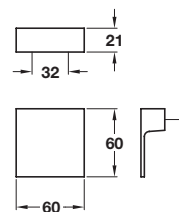

Knob

- > Order M4 handle screws separately
- > Zinc alloy
- > Order qty: 1 pc

Finish	Cat. No.
Polished chrome	131.14.260

Pull handle

- > Order M4 handle screws separately
- > Zinc alloy
- > Order qty: 1 pc

Finish	Cat. No.
Polished chrome	102.68.220
Stainless steel colour	102.68.020

Pull handle

- > Order M4 handle screws separately
- > Zinc alloy
- > Order qty: 1 pc

Finish	Cat. No.
Polished chrome	110.24.211

Knob

- > Order M4 handle screws separately
- > Zinc alloy
- > Order qty: 1 pc

Finish	Cat. No.
Polished chrome	131.17.200