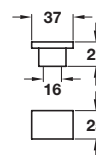

Finish	Cat. No.
Polished chrome	102.68.220
Stainless steel colour	102.68.020

Pull handle

- > Order M4 handle screws separately
- > Zinc alloy
- > Order qty: 1 pc

Finish	Cat. No.
Polished chrome	110.24.211

Knob

- > Order M4 handle screws separately
- > Zinc alloy
- > Order qty: 1 pc

Finish	Cat. No.
Polished chrome	131.17.200