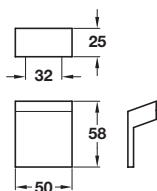

Knob

- > Order M4 handle screws separately
- > Zinc alloy
- > Order qty: 1 pc

Finish	Cat. No.
Polished chrome	131.14.260

Pull handle

- > Order M4 handle screws separately
- > Zinc alloy
- > Order qty: 1 pc

Finish	Cat. No.
Polished chrome	102.68.220
Stainless steel colour	102.68.020

Pull handle

- > Order M4 handle screws separately
- > Zinc alloy
- > Order qty: 1 pc

Finish	Cat. No.
Polished chrome	110.24.211

Knob

- > Order M4 handle screws separately
- > Zinc alloy
- > Order qty: 1 pc

Finish	Cat. No.
Polished chrome	131.17.200