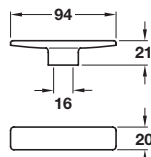

Pull handle

- > Order M4 handle screws separately
- > Zinc alloy
- > Order qty: 1 pc

Finish	Cat. No.
Polished chrome	100.63.200

Knob

- > Order M4 handle screws separately
- > Brass
- > Order qty: 1 pc

Finish	Cat. No.
Polished chrome	131.25.201

Knob

- > Order M4 handle screws separately
- > Zinc alloy, stainless steel effect finish
- > Order qty: 1 pc

Dim A	Dim B	Cat. No.
Ø 12 mm	23 mm	135.63.601
Ø 20 mm	25 mm	135.63.602

Knob

- > Order M4 handle screws separately
- > Aluminium
- > Order qty: 1 pc