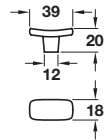

Pull handle

- > Order M4 handle screws separately
- > Zinc alloy
- > Order qty: 1 pc

Finish	Cat. No.
Polished chrome	100.63.200

Knob

- > Order M4 handle screws separately
- > Brass
- > Order qty: 1 pc

Finish	Cat. No.
Polished chrome	131.25.201

Knob

- > Order M4 handle screws separately
- > Zinc alloy, stainless steel effect finish
- > Order qty: 1 pc

Dim A	Dim B	Cat. No.
Ø 12 mm	23 mm	135.63.601
Ø 20 mm	25 mm	135.63.602

Knob

- > Order M4 handle screws separately
- > Aluminium
- > Order qty: 1 pc