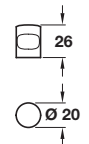

Knob

- > Order M4 handle screws separately
- > Zinc alloy, stainless steel effect finish
- > Order qty: 1 pc

Dim A	Dim B	Cat. No.
Ø 12 mm	23 mm	135.63.601
Ø 20 mm	25 mm	135.63.602

Knob

- > Order M4 handle screws separately
- > Aluminium
- > Order qty: 1 pc