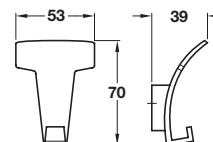

SQUARE coat hook

- > Zinc alloy
- > Order qty: 1 pc

Finish
Silver coloured

Cat. No.
843.94.901

QUARTO coat hook

- > Die-cast metal
- > Order qty: 1 pc

Finish
Aluminium coloured

Cat. No.
843.77.900

CURVE coat hook

- > Zinc alloy
- > Order qty: 1 pc

Finish
Matt satin nickel
Polished chrome

Cat. No.
843.72.010
843.72.210