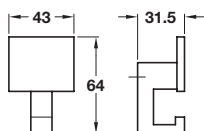

SQUARE coat hook

- > Zinc alloy
- > Order qty: 1 pc

Finish
Silver coloured

Cat. No.
843.94.901

QUARTO coat hook

- > Die-cast metal
- > Order qty: 1 pc

Finish
Aluminium coloured

Cat. No.
843.77.900

CURVE coat hook

- > Zinc alloy
- > Order qty: 1 pc

Finish
Matt satin nickel
Polished chrome

Cat. No.
843.72.010
843.72.210