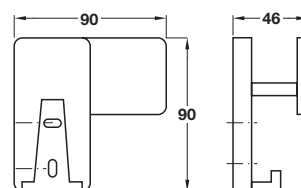

SQUARE coat hook

- > Zinc alloy
- > Order qty: 1 pc

Finish
Silver coloured

Cat. No.
843.94.901

QUARTO coat hook

- > Die-cast metal
- > Order qty: 1 pc

Finish
Aluminium coloured

Cat. No.
843.77.900

CURVE coat hook

- > Zinc alloy
- > Order qty: 1 pc

Finish
Matt satin nickel
Polished chrome

Cat. No.
843.72.010
843.72.210