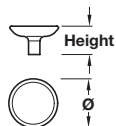

LAMONT

LAMONT knob

LAMONT knob

- > Pewter
- > Order qty: 1 pc

Diameter	Height	Cat. No.
Ø 33 mm	20 mm	135.43.931
Ø 43 mm	25 mm	135.43.932

- > Pewter
- > Order qty: 1 pc

Diameter	Height	Cat. No.
Ø 36 mm	28 mm	135.43.960