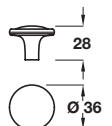

LAMONT

LAMONT knob

LAMONT knob

- > Pewter
- > Order qty: 1 pc

Diameter	Height	Cat. No.
Ø 33 mm	20 mm	135.43.931
Ø 43 mm	25 mm	135.43.932

- > Pewter
- > Order qty: 1 pc

Diameter	Height	Cat. No.
Ø 36 mm	28 mm	135.43.960