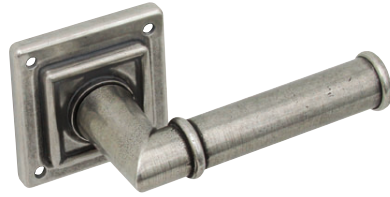

LAMONT lever handle on plate

Latch version

Standard keyway version

Bathroom version

- > Pair of lever handles on backplates
- > Sprung, for use with standard duty followers
- > 8 mm spindle and face fixings included
- > To suit doors 35-44 mm thick
- > Standard keyway version 57 mm lock centres
- > Bathroom version 57 mm lock centres 5 mm square spindle included
- > Solid pewter
- > Order qty: 1 pair

	Latch	Standard keyway	Bathroom
Cat. No.	901.99.965	901.99.966	901.99.967

LAMONT lever handle on square rose

- > Pair of lever handles and roses
- > Sprung, for use with standard duty followers
- > Face fixing screws and 8 mm spindle included
- > To suit doors 35-44 mm thick
- > Solid pewter
- > Order qty: 1 pair

Finish	Cat. No.
Pewter	900.20.149

BESTSELLER

“ Lamont - the largest complete suite of decorative hardware for the home, exclusively from Häfele. ”

See pages 45-49

DECORATIVE HANDLES 2015, © Häfele U.K. Ltd 2015. Dimensional data not binding. We reserve the right to alter specifications without notice.