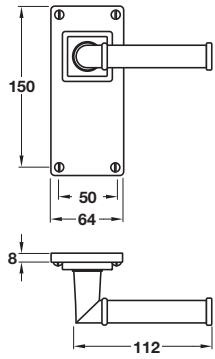

LAMONT lever handle on plate

Latch version

Standard keyway version

Bathroom version

- > Pair of lever handles on backplates
- > Sprung, for use with standard duty followers
- > 8 mm spindle and face fixings included
- > To suit doors 35-44 mm thick
- > Standard keyway version 57 mm lock centres
- > Bathroom version 57 mm lock centres 5 mm square spindle included
- > Solid pewter
- > Order qty: 1 pair

	Latch	Standard keyway	Bathroom
Cat. No.	901.99.965	901.99.966	901.99.967

LAMONT lever handle on square rose

- > Pair of lever handles and roses
- > Sprung, for use with standard duty followers
- > Face fixing screws and 8 mm spindle included
- > To suit doors 35-44 mm thick
- > Solid pewter
- > Order qty: 1 pair

Finish	Cat. No.
Pewter	900.20.149

BESTSELLER

“ Lamont - the largest complete suite of decorative hardware for the home, exclusively from Häfele. ”

See pages 45-49

DECORATIVE HANDLES 2015, © Häfele U.K. Ltd 2015. Dimensional data not binding. We reserve the right to alter specifications without notice.