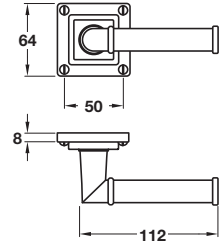

LAMONT lever handle on plate

Latch version

Standard keyway version

Bathroom version

- > Pair of lever handles on backplates
- > Sprung, for use with standard duty followers
- > 8 mm spindle and face fixings included
- > To suit doors 35-44 mm thick
- > Standard keyway version 57 mm lock centres
- > Bathroom version 57 mm lock centres 5 mm square spindle included
- > Solid pewter
- > Order qty: 1 pair

	Latch	Standard keyway	Bathroom
Cat. No.	901.99.965	901.99.966	901.99.967

LAMONT lever handle on square rose

- > Pair of lever handles and roses
- > Sprung, for use with standard duty followers
- > Face fixing screws and 8 mm spindle included
- > To suit doors 35-44 mm thick
- > Solid pewter
- > Order qty: 1 pair

Finish	Cat. No.
Pewter	900.20.149

BESTSELLER

“ Lamont - the largest complete suite of decorative hardware for the home, exclusively from Häfele. ”

See pages 45-49

DECORATIVE HANDLES 2015, © Häfele U.K. Ltd 2015. Dimensional data not binding. We reserve the right to alter specifications without notice.