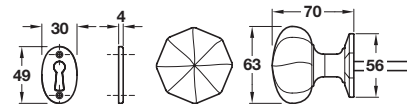

# BOLD

**BOLD bathroom thumb turn set**

**BOLD door set with escutcheons**

- > With coin operated release
- > Face fixing screws and 5 mm spindle included
- > To suit doors 35-44 mm thick
- > Cast iron
- > Order qty: 1 pc

**Fixings included**

Finish	Natural iron	Rubbed bronze
Cat. No.	901.98.798	901.98.799

- > Pair of knobs and roses
- > Unsprung, for use with lightly sprung followers
- > Face fixing screws and 8 mm spindle included
- > Cast iron
- > Order qty: 1 set

## BOLD knob

- > Cast iron
- > Order qty: 1 pc

Diameter x height	Natural iron	Rubbed bronze
Ø 32 x 35 mm	123.02.050	123.02.150
Ø 38 x 37 mm	123.02.060	123.02.160

## BOLD bow handle

- > Cast iron
- > Order qty: 1 pc

Length	Hole centres	A	B	Natural iron
107 mm	96 mm	24 mm	17 mm	123.02.001
141 mm	128 mm	28 mm	18 mm	123.02.002
177 mm	160 mm	35 mm	21 mm	123.02.003