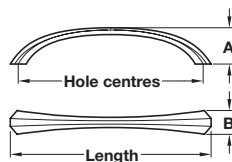

## BOLD knob

- > Cast iron
- > Order qty: 1 pc

Diameter x height	Natural iron	Rubbed bronze
Ø 32 x 35 mm	123.02.050	123.02.150
Ø 38 x 37 mm	123.02.060	123.02.160

## BOLD cup handle

- > Cast iron
- > Order qty: 1 pc

Finish	Natural iron	Rubbed bronze
Cat. No.	123.02.020	123.02.120

## BOLD bow handle

- > Cast iron
- > Order qty: 1 pc

Length	Hole centres	A	B	Natural iron
107 mm	96 mm	24 mm	17 mm	123.02.001
141 mm	128 mm	28 mm	18 mm	123.02.002
177 mm	160 mm	35 mm	21 mm	123.02.003