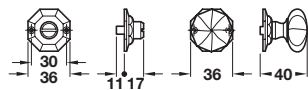

# BOLD

**BOLD bathroom thumb turn set**

**BOLD door set with escutcheons**

- > With coin operated release
- > Face fixing screws and 5 mm spindle included
- > To suit doors 35-44 mm thick
- > Cast iron
- > Order qty: 1 pc

## BOLD knob

- > Cast iron
- > Order qty: 1 pc

Diameter x height	Natural iron	Rubbed bronze
Ø 32 x 35 mm	123.02.050	123.02.150
Ø 38 x 37 mm	123.02.060	123.02.160