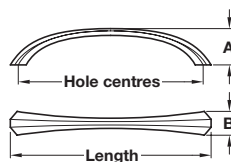

LOXLEY knob

- > Cast iron
- > Order qty: 1 pc

Diameter x height	Natural iron	Rubbed bronze
Ø 32 x 35 mm	123.02.050	123.02.150
Ø 38 x 37 mm	123.02.060	123.02.160

LOXLEY cup handle

- > Cast iron
- > Order qty: 1 pc

Finish	Natural iron	Rubbed bronze
Cat. No.	123.02.020	123.02.120

LOXLEY bow handle

- > Cast iron
- > Order qty: 1 pc

Length	Hole centres	A	B	Natural iron
107 mm	96 mm	24 mm	17 mm	123.02.001
141 mm	128 mm	28 mm	18 mm	123.02.002
177 mm	160 mm	35 mm	21 mm	123.02.003