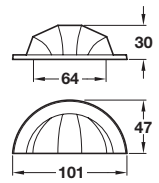

LOXLEY knob

- > Cast iron
- > Order qty: 1 pc

Diameter x height	Natural iron	Rubbed bronze
Ø 32 x 35 mm	123.02.050	123.02.150
Ø 38 x 37 mm	123.02.060	123.02.160

LOXLEY cup handle

- > Cast iron
- > Order qty: 1 pc

Finish	Natural iron	Rubbed bronze
Cat. No.	123.02.020	123.02.120

LOXLEY bow handle

- > Cast iron
- > Order qty: 1 pc

Length	Hole centres	A	B	Natural iron
107 mm	96 mm	24 mm	17 mm	123.02.001
141 mm	128 mm	28 mm	18 mm	123.02.002
177 mm	160 mm	35 mm	21 mm	123.02.003