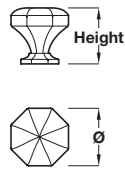

LOXLEY knob

- > Cast iron
- > Order qty: 1 pc

Diameter x height	Natural iron	Rubbed bronze
Ø 32 x 35 mm	123.02.050	123.02.150
Ø 38 x 37 mm	123.02.060	123.02.160

LOXLEY cup handle

- > Cast iron
- > Order qty: 1 pc

Finish	Natural iron	Rubbed bronze
Cat. No.	123.02.020	123.02.120

LOXLEY bow handle

- > Cast iron
- > Order qty: 1 pc

Length	Hole centres	A	B	Natural iron
107 mm	96 mm	24 mm	17 mm	123.02.001
141 mm	128 mm	28 mm	18 mm	123.02.002
177 mm	160 mm	35 mm	21 mm	123.02.003