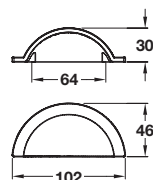

MYOH CROMWELL knob

NEW

- > Cast iron, natural iron finish
- > Order qty: 1 pc

Diameter	Height	Cat. No.
Ø 32 mm	30 mm	119.25.930
Ø 38 mm	36 mm	119.25.941

MYOH CROMWELL knob

- > Cast iron, natural iron finish
- > Order qty: 1 pc

Diameter	Height	Cat. No.
Ø 32 mm	30 mm	123.02.030
Ø 38 mm	30 mm	123.02.031

MYOH CROMWELL cup handle

NEW

- > Cast iron
- > Order qty: 1 pc

Finish	Cat. No.
Natural iron	151.00.904

MYOH CROMWELL D handle

- > Cast iron, natural iron finish
- > Order qty: 1 pc

Length	Hole centres	Height	Cat. No.
125 mm	96 mm	40 mm	123.02.010
252 mm	224 mm	45 mm	123.02.015
345 mm	320 mm	45 mm	123.02.018