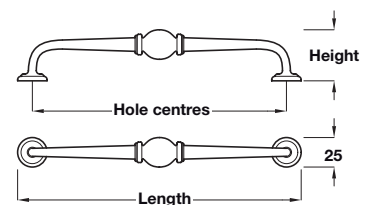

MYOH CROMWELL knob

NEW

- > Cast iron, natural iron finish
- > Order qty: 1 pc

Diameter	Height	Cat. No.
Ø 32 mm	30 mm	119.25.930
Ø 38 mm	36 mm	119.25.941

MYOH CROMWELL knob

- > Cast iron, natural iron finish
- > Order qty: 1 pc

Diameter	Height	Cat. No.
Ø 32 mm	30 mm	123.02.030
Ø 38 mm	30 mm	123.02.031

MYOH CROMWELL cup handle

NEW

- > Cast iron
- > Order qty: 1 pc

Finish	Cat. No.
Natural iron	151.00.904

MYOH CROMWELL D handle

- > Cast iron, natural iron finish
- > Order qty: 1 pc

Length	Hole centres	Height	Cat. No.
125 mm	96 mm	40 mm	123.02.010
252 mm	224 mm	45 mm	123.02.015
345 mm	320 mm	45 mm	123.02.018