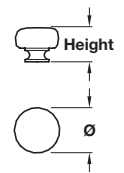

MYOH CROMWELL knob

NEW

- > Cast iron, natural iron finish
- > Order qty: 1 pc

Diameter	Height	Cat. No.
Ø 32 mm	30 mm	119.25.930
Ø 38 mm	36 mm	119.25.941

MYOH CROMWELL knob

- > Cast iron, natural iron finish
- > Order qty: 1 pc

Diameter	Height	Cat. No.
Ø 32 mm	30 mm	123.02.030
Ø 38 mm	30 mm	123.02.031

MYOH CROMWELL cup handle

NEW

- > Cast iron
- > Order qty: 1 pc

Finish	Cat. No.
Natural iron	151.00.904

MYOH CROMWELL D handle

- > Cast iron, natural iron finish
- > Order qty: 1 pc

Length	Hole centres	Height	Cat. No.
125 mm	96 mm	40 mm	123.02.010
252 mm	224 mm	45 mm	123.02.015
345 mm	320 mm	45 mm	123.02.018