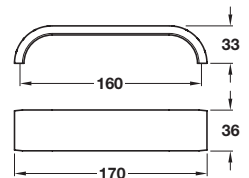

TEXTURE

TREND ALERT

“ Make a piece of furniture unique by adding a statement handle. A pop of colour goes a long way. ”

TEXTURE pull handle

NEW

- > Order M4 handle screws separately
- > Zinc alloy
- > Order qty: 1 pc

Finish	Cat. No.
Iron effect	111.21.016
Brass effect	111.21.106
Copper effect	111.21.006

DECORATIVE HANDLES 2015, © Häfele U.K. Ltd 2015. Dimensional data not binding. We reserve the right to alter specifications without notice.