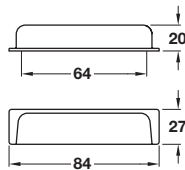

## PEARL cup handle

NEW

- > Zinc alloy
- > Order qty: 1 pc

Finish	Cat. No.
Polished chrome	118.55.233
Satin nickel	118.55.433

## PEARL cup handle

NEW

- > Zinc alloy
- > Order qty: 1 pc

Finish	Cat. No.
Polished chrome	118.55.235
Satin nickel	118.55.435
Brushed copper	118.55.035