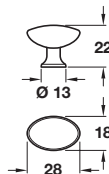

PEARL knob

NEW