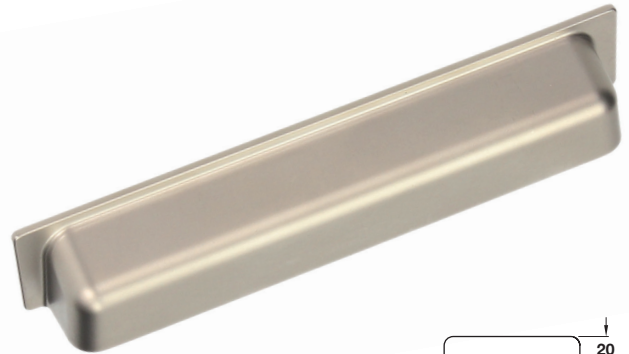

## PEARL cup handle

NEW

- > Zinc alloy
- > Order qty: 1 pc

Finish	Cat. No.
Polished chrome	118.55.233
Satin nickel	118.55.433

## PEARL cup handle

NEW

- > Zinc alloy
- > Order qty: 1 pc

Finish	Cat. No.
Polished chrome	118.55.235
Satin nickel	118.55.435
Brushed copper	118.55.035