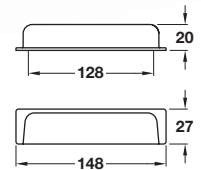

PEARL cup handle

NEW