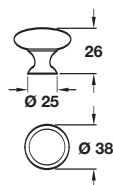

HENRIETTA

HENRIETTA knob

HENRIETTA cup handle

> Zinc alloy
 > Order qty: 1 pc

Finish	Cat. No.
Polished chrome	134.39.210
Brushed nickel	134.39.020

> Order M4 handle screws separately
 > Zinc alloy
 > Order qty: 1 pc

Finish	Cat. No.
Polished chrome	166.11.204
Brushed nickel	166.11.400

PAGE AMENDED
03.06.16/1