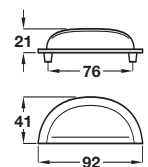

HENRIETTA

HENRIETTA knob

HENRIETTA cup handle

> Zinc alloy
 > Order qty: 1 pc

Finish	Cat. No.
Polished chrome	134.39.210
Brushed nickel	134.39.020

> Order M4 handle screws separately
 > Zinc alloy
 > Order qty: 1 pc