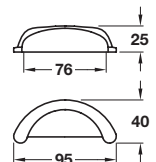

ARIEL

ARIEL knob

ARIEL cup handle

- > Zinc alloy
- > Order qty: 1 pc

Finish	Cat. No.
Polished chrome	134.06.200
Pewter effect	166.11.900

- > Zinc alloy
- > Order qty: 1 pc

Finish	Cat. No.
Polished chrome	166.11.240
Pewter effect	166.11.905