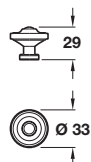

ARIEL

ARIEL knob

ARIEL cup handle

- > Zinc alloy
- > Order qty: 1 pc

Finish	Cat. No.
Polished chrome	134.06.200
Pewter effect	166.11.900

- > Zinc alloy
- > Order qty: 1 pc

Finish	Cat. No.
Polished chrome	166.11.240
Pewter effect	166.11.905