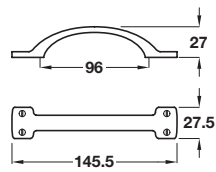

Bow handle

- > Zinc alloy
- > Order qty: 1 pc

Finish	Cat. No.
Pewter	101.39.901

Knob

- > Order M4 handle screws separately
- > Zinc alloy
- > Order qty: 1 pc

Finish	Cat. No.
Antique brass	134.27.186
Antique pewter	134.27.980

Knob

- > Order M4 handle screws separately
- > Zinc alloy
- > Order qty: 1 pc

Finish	Cat. No.
Antique pewter	133.97.913

Knob

- > Order M4 handle screws separately
- > Zinc alloy
- > Order qty: 1 pc

Finish	Cat. No.
Antique black	120.70.960