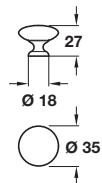

Bow handle

- > Zinc alloy
- > Order qty: 1 pc

Finish	Cat. No.
Pewter	101.39.901

Knob

- > Order M4 handle screws separately
- > Zinc alloy
- > Order qty: 1 pc

Finish	Cat. No.
Antique brass	134.27.186
Antique pewter	134.27.980

Knob

- > Order M4 handle screws separately
- > Zinc alloy
- > Order qty: 1 pc

Finish	Cat. No.
Antique pewter	133.97.913

Knob

- > Order M4 handle screws separately
- > Zinc alloy
- > Order qty: 1 pc

Finish	Cat. No.
Antique black	120.70.960