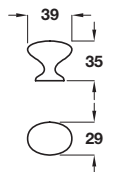

Bow handle

- > Zinc alloy
- > Order qty: 1 pc

Finish	Cat. No.
Pewter	101.39.901

Knob

- > Order M4 handle screws separately
- > Zinc alloy
- > Order qty: 1 pc

Finish	Cat. No.
Antique brass	134.27.186
Antique pewter	134.27.980

Knob

- > Order M4 handle screws separately
- > Zinc alloy
- > Order qty: 1 pc

Finish	Cat. No.
Antique pewter	133.97.913

Knob

- > Order M4 handle screws separately
- > Zinc alloy
- > Order qty: 1 pc

Finish	Cat. No.
Antique black	120.70.960