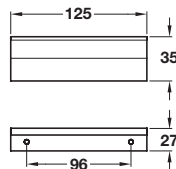

RUBY

RUBY trim handle

NEW

- > Brass
- > Order qty: 1 pc

| Finish | Cat. No. |
|-----------------|------------|
| Brushed copper | 112.84.024 |
| Polished nickel | 112.84.724 |
| Bronze | 112.84.124 |

BESTSELLER

“ Henrietta - now available in two finishes, polished chrome and brushed nickel. ”

See page 76

DECORATIVE HANDLES 2015, © Häfele U.K. Ltd 2015. Dimensional data not binding. We reserve the right to alter specifications without notice.