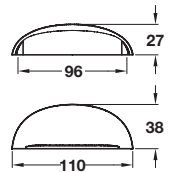

RESTORATION cup handle

- > Brass
- > Order qty: 1 pc

Finish	Cat. No.
Polished chrome	151.00.200
Brushed nickel	151.00.400