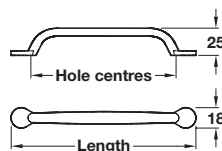

## RESTORATION cup handle

- > Brass
- > Order qty: 1 pc

Finish	Cat. No.
Polished chrome	151.00.200
Brushed nickel	151.00.400

## BOFFI pull handle

NEW

- > Brass
- > Order qty: 1 pc

Length	Hole centres	Polished chrome	Brushed nickel
162 mm	128 mm	116.35.275	116.35.775
194 mm	160 mm	116.35.276	116.35.776