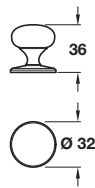

## MULBERRY knob

- > Brass
- > Order qty: 1 pc

Finish	Cat. No.
Polished chrome	135.07.230
Brushed nickel	135.07.600

## BOFFI pull handle

NEW

- > Brass
- > Order qty: 1 pc

Length	Hole centres	Polished chrome	Brushed nickel
162 mm	128 mm	116.35.275	116.35.775
194 mm	160 mm	116.35.276	116.35.776