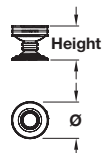

MARINA knob

NEW

- > Brass
- > Order qty: 1 pc

Finish
Polished nickel

Cat. No.
119.25.710

BAUHAUS knob

NEW

- > Brass
- > Order qty: 1 pc

Finish
Polished nickel

Cat. No.
119.25.720

BORDEAUX knob

NEW

Polished chrome finish

White/polished nickel finish

- > Brass
- > Order qty: 1 pc

Diameter	Height	Polished chrome	White/Polished nickel
Ø 32 mm	31 mm	135.07.250	119.25.700
Ø 38 mm	39 mm	-	119.25.701