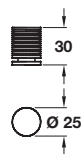

MARINA knob

NEW

- > Brass
- > Order qty: 1 pc

Finish
Polished nickel

Cat. No.
119.25.710

BAUHAUS knob

NEW

- > Brass
- > Order qty: 1 pc

Finish
Polished nickel

Cat. No.
119.25.720

BORDEAUX knob

NEW

Polished chrome finish

White/polished nickel finish

- > Brass
- > Order qty: 1 pc

Diameter	Height	Polished chrome	White/Polished nickel
Ø 32 mm	31 mm	135.07.250	119.25.700
Ø 38 mm	39 mm	-	119.25.701