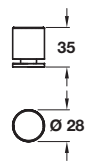

MARINA knob

NEW

- > Brass
- > Order qty: 1 pc

Finish
Polished nickel

Cat. No.
119.25.710

BAUHAUS knob

NEW

- > Brass
- > Order qty: 1 pc

Finish
Polished nickel

Cat. No.
119.25.720

BORDEAUX knob

NEW

Polished chrome finish

White/polished nickel finish

- > Brass
- > Order qty: 1 pc

Diameter	Height	Polished chrome	White/Polished nickel
Ø 32 mm	31 mm	135.07.250	119.25.700
Ø 38 mm	39 mm	-	119.25.701