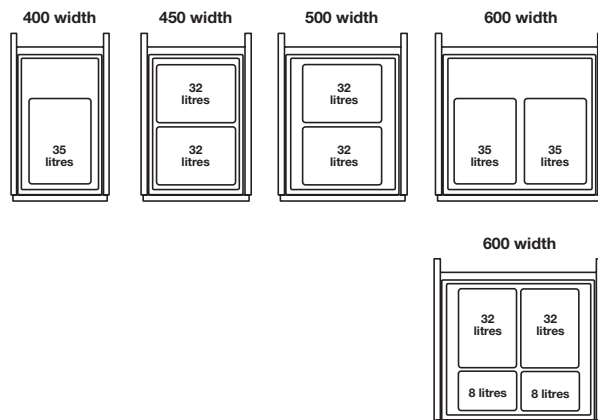

One2Five packed sets

Set shown Cat. No. 502.90.994

- > Available in packed sets for 400, 450, 500 or 600 mm cabinet widths
- > Different frames are included in sets to suit different drawer box runner systems
- > For 500 mm drawer depth, can also be used in 450 mm depth units if modifications are made to the cabinet carcass
- > Bins are food safe and can also be used for storage
- > Set includes
 - 1x Hanging frame for 400, 450, 500 or 600 mm cabinet width with 18/19 mm board thickness
 - Waste bin containers as specified
 - 1x Cover plate
 - 2x Suspension rails for mounting cover plate in the cabinet
- > Please note: Drawer box not included - order separately
- > Order qty: 1 set

Individual inner bin dimensions

Set layout by cabinet width

Depth 500 mm: Blum, Grass DWD, Grass Nova Pro or MX

Depth 489 mm: Indaux Attraction

Order drawer boxes separately
View our full range online at www.hafele.co.uk

For cabinet width	400 mm	450 mm	500 mm	600 mm	600 mm
Bins included	1x 35 litres	2x 32 litres	2x 32 litres	2x 35 litres	2x 8, 2x 32 litres
For drawer runners (order separately)					
Blum/Grass DWD	502.90.996	502.90.997	502.90.992	502.90.998	502.90.994
Grass Nova Pro	502.90.820	502.90.821	502.90.822	502.90.823	502.90.824
MX	502.90.830	502.90.831	502.90.832	502.90.833	502.90.834
Indaux Attraction	502.90.840	502.90.841	502.90.842	502.90.843	502.90.844