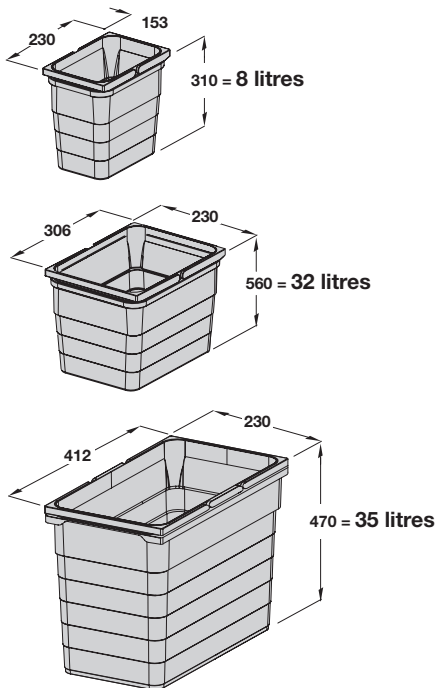

One2Five packed sets

Set shown Cat. No. 502.90.994

- > Available in packed sets for 400, 450, 500 or 600 mm cabinet widths
- > Different frames are included in sets to suit different drawer box runner systems
- > For 500 mm drawer depth, can also be used in 450 mm depth units if modifications are made to the cabinet carcass
- > Bins are food safe and can also be used for storage
- > Set includes
 - 1x Hanging frame for 400, 450, 500 or 600 mm cabinet width with 18/19 mm board thickness
 - Waste bin containers as specified
 - 1x Cover plate
 - 2x Suspension rails for mounting cover plate in the cabinet
- > Please note: Drawer box not included - order separately
- > Order qty: 1 set

Individual inner bin dimensions

Set layout by cabinet width

Depth 500 mm: Blum, Grass DWD, Grass Nova Pro or MX

Depth 489 mm: Indaux Attraction

Order drawer boxes separately
View our full range online at www.hafele.co.uk

For cabinet width	400 mm	450 mm	500 mm	600 mm	600 mm
Bins included	1x 35 litres	2x 32 litres	2x 32 litres	2x 35 litres	2x 8, 2x 32 litres
For drawer runners (order separately)					
Blum/Grass DWD	502.90.996	502.90.997	502.90.992	502.90.998	502.90.994
Grass Nova Pro	502.90.820	502.90.821	502.90.822	502.90.823	502.90.824
MX	502.90.830	502.90.831	502.90.832	502.90.833	502.90.834
Indaux Attraction	502.90.840	502.90.841	502.90.842	502.90.843	502.90.844