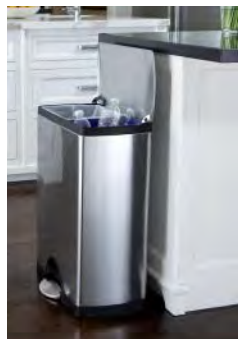

SIMPLE HUMAN

Large capacity, ideal for large families or busy households. Space-saving shapes, designed to make the most of tight spaces.

Plastic slim pedal bin

- > Height x width x depth: 640 x 260 x 490 mm
- > Silent close lid - patented lid shox technology controls the motion of the lid for a slow, silent close
- > Lock the lid shut to prevent pets from opening the lid
- > Stay open lid is great for longer chores
- > Capacity: 40 litres
- > Order qty: 1 pc

Bins included	Grey	White
1x 40 litres	502.26.574	502.26.774

Deluxe rectangular pedal bin

- > Height x width x depth (including pedal): 653 x 401 x 318 mm
- > Strong, all-steel pedal is engineered to last over 150,000 steps
- > Lid shox® air suspension shocks control the motion of the lid for a slow, silent close
- > Fingerprint-proof finish resists smudges to keep stainless steel shiny
- > Bag tuck® opening tucks away excess bag so it stays neatly out of sight
- > Internal hinge allows you to place this bin right up against the wall
- > Capacity: 38 litres
- > Order qty: 1 pc

Bins included	Cat. No.
1x 38 litres	502.26.010

Deluxe rectangular recycler

- > Height x width x depth (including pedal): 653 x 503 x 325 mm
- > Two colour-coded inner buckets sort rubbish from recyclables
- > Strong, all-steel pedal is engineered to last over 150,000 steps
- > Stay-open lid is great for longer chores
- > Lid shox® air suspension shocks control the lid for a slow, silent close
- > Fingerprint-proof brushed stainless steel
- > Capacity: 46 litres
- > Order qty: 1 pc