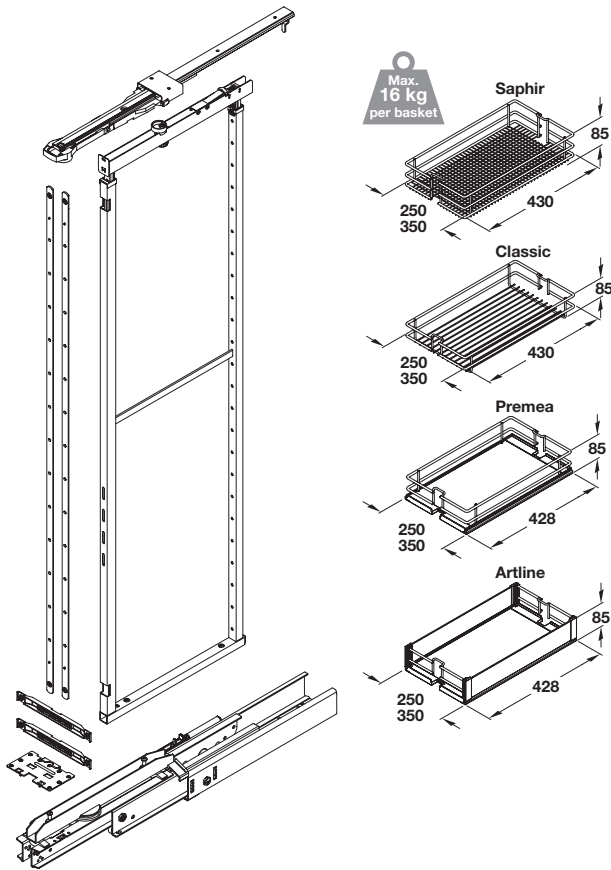

Classic linear silver baskets

Artline baskets

KITCHEN ACCESSORIES 2015, © Häfele U.K. Ltd 2015. Dimensional data not binding. We reserve the right to alter specifications without notice.

**HSA rotary larder unit complete set, centre mounting, height adjustable, full extension**

- > Full installed height:  
1790-2040 mm: 5x baskets included (single baskets can be ordered in addition separately)
- > Built-in depth 500 mm
- > For cabinet widths 300 or 400 mm
- > Set includes:  
1x Frame set  
1x Runner set  
1x Basket set
- > Order qty: 1 set