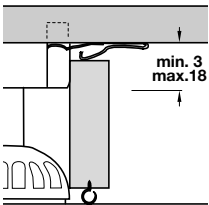

Finish	Cat. No.
Black	637.81.341

Plinth panel spring

Parallel assembly of the plinth or glued plinth corners

- > For front plinth
- > Slides into the top section
- > Stainless steel
- > Order qty: Multiples of 20 pcs

Finish	Cat. No.
Stainless steel	637.81.330

Adjustable plinth feet

- > Also available: A recycled plastic version of this range is available to order in bulk quantities
- > Please contact us for further information