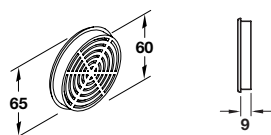

Ventilation trim

- > 13.49 cm² ventilation area
- > For recess mounting
- > Press fitting
- > Plastic
- > Order qty: Multiples of 50 pcs

Finish	Cat. No.
White	571.03.765
Brown	571.03.165