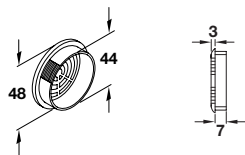

## Ventilation trim

- > 2.1 cm<sup>2</sup> ventilation area
- > For recess mounting
- > Press fitting
- > Plastic
- > Order qty: Multiples of 10 pcs

Finish	Cat. No.
White	571.05.718

## Ventilation trim

- > 6.4 cm<sup>2</sup> ventilation area
- > For recess mounting
- > Press fitting
- > Plastic
- > Order qty: Multiples of 10 pcs

Finish	Cat. No.
White	571.01.701

## Ventilation trim

- > 4.3 cm<sup>2</sup> ventilation area
- > For recess mounting
- > Harpoon-type fixing for press fitting
- > Plastic
- > Order qty: Multiples of 50 pcs

Finish	Cat. No.
White	571.09.767
Brown	571.09.167

## Ventilation trim

- > 13.49 cm<sup>2</sup> ventilation area
- > For recess mounting
- > Press fitting
- > Plastic
- > Order qty: Multiples of 50 pcs

Finish	Cat. No.
White	571.03.765
Brown	571.03.165