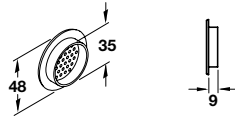

## Ventilation trim

- > 2.1 cm<sup>2</sup> ventilation area
- > For recess mounting
- > Press fitting
- > Plastic
- > Order qty: Multiples of 10 pcs

Finish	Cat. No.
White	571.05.718

## Ventilation trim

- > 6.4 cm<sup>2</sup> ventilation area
- > For recess mounting
- > Press fitting
- > Plastic
- > Order qty: Multiples of 10 pcs

Finish	Cat. No.
White	571.01.701