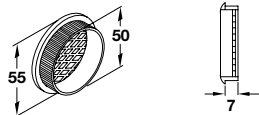

## Ventilation trim

- > 2.1 cm<sup>2</sup> ventilation area
- > For recess mounting
- > Press fitting
- > Plastic
- > Order qty: Multiples of 10 pcs

Finish	Cat. No.
White	571.05.718

## Ventilation trim

- > 6.4 cm<sup>2</sup> ventilation area
- > For recess mounting
- > Press fitting
- > Plastic
- > Order qty: Multiples of 10 pcs

Finish	Cat. No.
White	571.01.701