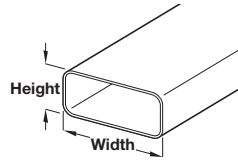

COMPAIRFLOW® DUCTING SYSTEM

Ducting tube

System 125

System 150

- > 1 m length
- > White plastic
- > Order qty: 1 pc

System	Height x width	Cat. No.
125	77 x 169 mm	500.97.100
150	89 x 222 mm	500.97.500

Tube connector

System 125

System 150

- > 80 mm length
- > White plastic
- > Order qty: 1 pc

System	Height x width	Cat. No.
125	82 x 174 mm	500.97.150
150	94 x 227 mm	500.97.550

Deflector

System 125

System 150

- > White plastic
- > Order qty: 1 pc

System	Height x width	Ø	Cat. No.
125	82 x 174 mm	125 mm	500.97.130
150	94 x 227 mm	150 mm	500.97.530