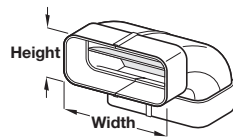

## Deflector with tube

System 125

System 150

- > Tube 500 or 900 mm length
- > White plastic
- > Order qty: 1 pc

System	Height x width	500 mm length	900 mm length
125	82 x 174 mm	500.97.131	500.97.132
150	94 x 227 mm	500.97.531	500.97.532

## Vertical tube bend

System 125

System 150

- > White plastic
- > Order qty: 1 pc

System	Height x width	Cat. No.
125	82 x 174 mm	500.97.140
150	94 x 227 mm	500.97.540

## Horizontal tube bend

System 125

System 150

- > White plastic
- > Order qty: 1 pc

System	Height x width	Cat. No.
125	82 x 174 mm	500.97.141
150	94 x 227 mm	500.97.541

## End piece

System 125

System 150

- > White plastic
- > Order qty: 1 pc

System	Ø	Height x width	Cat. No.
125	125 mm	82 x 174 mm	500.97.120
150	150 mm	94 x 227 mm	500.97.520