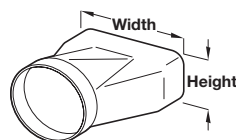

## Vertical tube bend

System 125

System 150

- > White plastic
- > Order qty: 1 pc

System	Height x width	Cat. No.
125	82 x 174 mm	500.97.140
150	94 x 227 mm	500.97.540

## Horizontal tube bend

System 125

System 150

- > White plastic
- > Order qty: 1 pc

System	Height x width	Cat. No.
125	82 x 174 mm	500.97.141
150	94 x 227 mm	500.97.541

## End piece

System 125

System 150

- > White plastic
- > Order qty: 1 pc

System	Ø	Height x width	Cat. No.
125	125 mm	82 x 174 mm	500.97.120
150	150 mm	94 x 227 mm	500.97.520