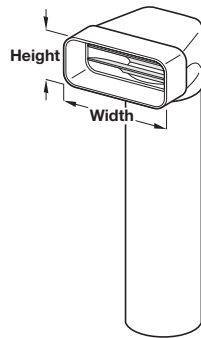

## Deflector with tube

System 125

System 150

- > Tube 500 or 900 mm length
- > White plastic
- > Order qty: 1 pc

System	Height x width	500 mm length	900 mm length
125	82 x 174 mm	500.97.131	500.97.132
150	94 x 227 mm	500.97.531	500.97.532

## Vertical tube bend

System 125

System 150

- > White plastic
- > Order qty: 1 pc

System	Height x width	Cat. No.
125	82 x 174 mm	500.97.140
150	94 x 227 mm	500.97.540

## Horizontal tube bend

System 125

System 150

- > White plastic
- > Order qty: 1 pc

System	Height x width	Cat. No.
125	82 x 174 mm	500.97.141
150	94 x 227 mm	500.97.541

## End piece

System 125

System 150

- > White plastic
- > Order qty: 1 pc

System	Ø	Height x width	Cat. No.
125	125 mm	82 x 174 mm	500.97.120
150	150 mm	94 x 227 mm	500.97.520