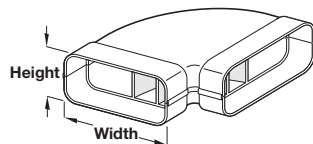

## Vertical tube bend

System 125

System 150

- > White plastic
- > Order qty: 1 pc

System	Height x width	Cat. No.
125	82 x 174 mm	500.97.140
150	94 x 227 mm	500.97.540

## Horizontal tube bend

System 125

System 150

- > White plastic
- > Order qty: 1 pc

System	Height x width	Cat. No.
125	82 x 174 mm	500.97.141
150	94 x 227 mm	500.97.541

## End piece

System 125

System 150

- > White plastic
- > Order qty: 1 pc

System	Ø	Height x width	Cat. No.
125	125 mm	82 x 174 mm	500.97.120
150	150 mm	94 x 227 mm	500.97.520