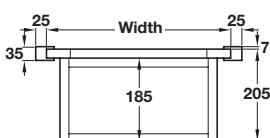

Pull out vegetable baskets

Max.
8 kg
per basket

- > To suit 500 or 600 mm cabinet widths with 18/19 mm board thickness
- > Lacquered oak with perforated stainless steel base
- > Set includes:
 - 1x Vegetable basket
 - 2x Wooden guides, screw fixing
- > Please note: Glue should be used in addition to fixing screws to fix guides to carcass wall (glue and screws not included)
- > Order qty: 1 pc

Side Mounting	500	600	FIXINGS REQUIRED Ø 4.0
---------------	-----	-----	-------------------------------

For cabinet width / basket width	Cat. No.
500/410 mm	540.51.403
600/510 mm	540.51.405