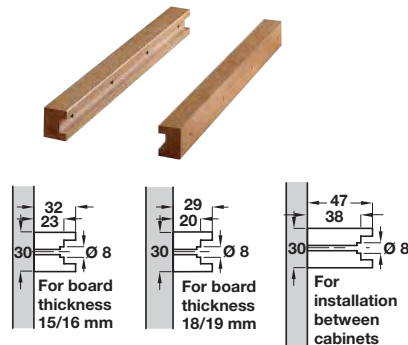

## Wicker baskets

With runners

Without runners

- > Suitable for cabinet widths 400, 500 or 600 mm
- > Basket height: 210 mm with ±10 mm tolerance
- > Built in depth: 455 mm
- > Natural wicker baskets with beech frame
- > Runners included with 540.55.016 are suitable for 18/19 mm board thickness
- > Order qty: 1 pc

|                   | 400 mm     | 500 mm     | 600 mm     |
|-------------------|------------|------------|------------|
| For cabinet width | 400 mm     | 500 mm     | 600 mm     |
| Frame width       | 320 mm     | 420 mm     | 520 mm     |
| Without runners   | 540.57.001 | 540.57.002 | 540.57.003 |
| With runners      | -          | 540.55.016 | -          |

## Beech runners

- > For use with wicker baskets
- > Pre-drilled, 449 mm length
- > Suitable for cabinet widths 400, 500 or 600 mm with board thickness 15/16 mm or 18/19 mm or for gap between cabinets
- > Order qty: 1 pair