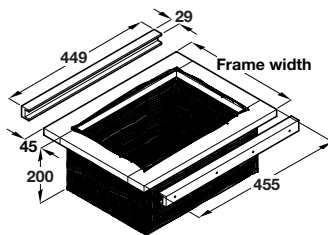

## Wicker baskets

With runners

Without runners

- > Suitable for cabinet widths 400, 500 or 600 mm
- > Basket height: 210 mm with ±10 mm tolerance
- > Built in depth: 455 mm
- > Natural wicker baskets with beech frame
- > Runners included with 540.55.016 are suitable for 18/19 mm board thickness
- > Order qty: 1 pc