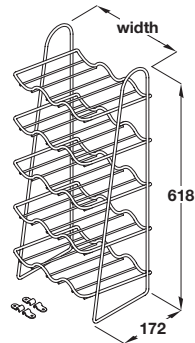

## WINE BOTTLE AND GLASS STORAGE

### Wine rack

- > Suitable for use in 300 or 500 mm cabinets
- > Chrome-plated steel
- > Order qty: 1 pc

For cabinet width	Width	No. of bottles	Cat. No.
300 mm	256 mm	15	541.94.200
500 mm	456 mm	25	541.94.202

### Wine rack, single shelf

Shown with 3x 500 mm shelves installed

- > Suitable for use in 150 to 600 mm cabinets
- > Chrome plated steel
- > Order qty: 1 pc

For cabinet width	Width	No. of bottles	Cat. No.
150 mm	112 mm	1	541.90.220
300 mm	260 mm	3	541.90.230
400 mm	360 mm	4	541.90.240
500 mm	460 mm	5	541.90.250
600 mm	560 mm	6	541.90.260

### Wine glass rack

- > Suitable for use in 150 to 500 mm wall cabinets or 300 to 400 mm base cabinets
- > Minimum installation depth: 260 mm
- > Chrome-plated steel
- > Order qty: 1 pc