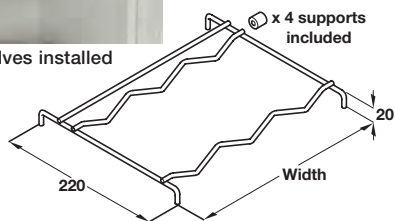

### Wine rack

- > Suitable for use in 300 or 500 mm cabinets
- > Chrome-plated steel
- > Order qty: 1 pc

For cabinet width	Width	No. of bottles	Cat. No.
300 mm	256 mm	15	541.94.200
500 mm	456 mm	25	541.94.202

### Wine rack, single shelf

Shown with 3x 500 mm shelves installed

- > Suitable for use in 150 to 600 mm cabinets
- > Chrome plated steel
- > Order qty: 1 pc

For cabinet width	Width	No. of bottles	Cat. No.
150 mm	112 mm	1	541.90.220
300 mm	260 mm	3	541.90.230
400 mm	360 mm	4	541.90.240
500 mm	460 mm	5	541.90.250
600 mm	560 mm	6	541.90.260

### Wine glass rack

- > Suitable for use in 150 to 500 mm wall cabinets or 300 to 400 mm base cabinets
- > Minimum installation depth: 260 mm
- > Chrome-plated steel
- > Order qty: 1 pc