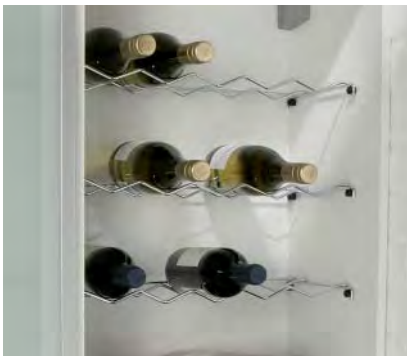

### Wine rack

- > Suitable for use in 300 or 500 mm cabinets
- > Chrome-plated steel
- > Order qty: 1 pc

For cabinet width	Width	No. of bottles	Cat. No.
300 mm	256 mm	15	541.94.200
500 mm	456 mm	25	541.94.202

### Wine rack, single shelf

Shown with 3x 500 mm shelves installed

- > Suitable for use in 150 to 600 mm cabinets
- > Chrome plated steel
- > Order qty: 1 pc

For cabinet width	Width	No. of bottles	Cat. No.
150 mm	112 mm	1	541.90.220
300 mm	260 mm	3	541.90.230
400 mm	360 mm	4	541.90.240
500 mm	460 mm	5	541.90.250
600 mm	560 mm	6	541.90.260

### Wine glass rack

- > Suitable for use in 150 to 500 mm wall cabinets or 300 to 400 mm base cabinets
- > Minimum installation depth: 260 mm
- > Chrome-plated steel
- > Order qty: 1 pc