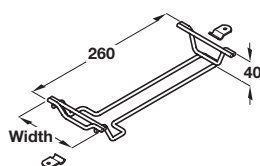

### Wine rack

- > Suitable for use in 300 or 500 mm cabinets
- > Chrome-plated steel
- > Order qty: 1 pc

For cabinet width	Width	No. of bottles	Cat. No.
300 mm	256 mm	15	541.94.200
500 mm	456 mm	25	541.94.202

### Wine rack, single shelf

Shown with 3x 500 mm shelves installed

- > Suitable for use in 150 to 600 mm cabinets
- > Chrome plated steel
- > Order qty: 1 pc

For cabinet width	Width	No. of bottles	Cat. No.
150 mm	112 mm	1	541.90.220
300 mm	260 mm	3	541.90.230
400 mm	360 mm	4	541.90.240
500 mm	460 mm	5	541.90.250
600 mm	560 mm	6	541.90.260

### Wine glass rack

- > Suitable for use in 150 to 500 mm wall cabinets or 300 to 400 mm base cabinets
- > Minimum installation depth: 260 mm
- > Chrome-plated steel
- > Order qty: 1 pc