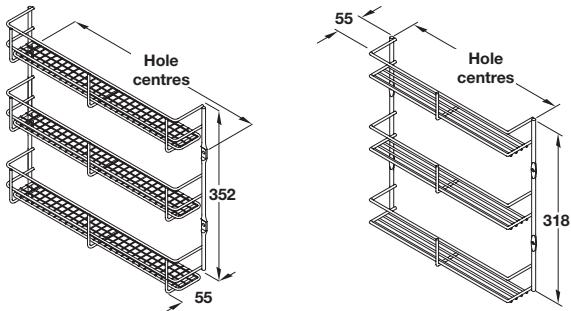

CHROME WIRE STORAGE SOLUTIONS FOR WALL UNITS

Spice and packet rack, three tier

Photo shows linear 3-tier version, 300 mm fixing hole centres

- > Screw fixing
- > Heavier gauge chrome-plated steel
- > Order qty: 1 pc

Hole centres	Mesh	Linear
300 mm	543.35.222	543.12.230
400 mm	543.35.224	543.12.231

Spice and packet rack, four tier

- > Screw fixing
- > Chrome-plated steel
- > Order qty: 1 pc

Hole centres	Linear
395 mm	543.11.200