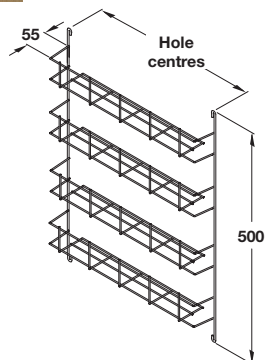

CHROME WIRE STORAGE SOLUTIONS FOR WALL UNITS

Spice and packet rack, three tier

Photo shows linear 3-tier version, 300 mm fixing hole centres

- > Screw fixing
- > Heavier gauge chrome-plated steel
- > Order qty: 1 pc

Hole centres	Mesh	Linear
300 mm	543.35.222	543.12.230
400 mm	543.35.224	543.12.231

Spice and packet rack, four tier

- > Screw fixing
- > Chrome-plated steel
- > Order qty: 1 pc

Hole centres	Linear
395 mm	543.11.200