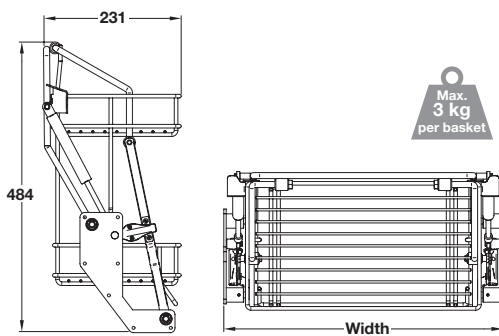

PULL DOWN TWO TIER WIRE SHELF

Two tier wire shelf pulls down for easy access to wall cabinet contents.

Pull down two tier wire shelf

- > For easy access to wall cabinet contents
- > Shelf drop down height/min. height required from worktop 420 mm
- > Gas spring operated
- > Chrome-plated steel
- > Order qty: 1 set

Häfele recommend use of hinge Cat. No. 329.17.600 with either screw fixing mounting plate Cat. No. 329.71.503 or Euro screw fixing mounting plate Cat. No. 329.71.513 for smooth function of this product

For cabinet width	Width	Cat. No.
500 mm	464 mm	504.59.221
600 mm	564 mm	504.59.222