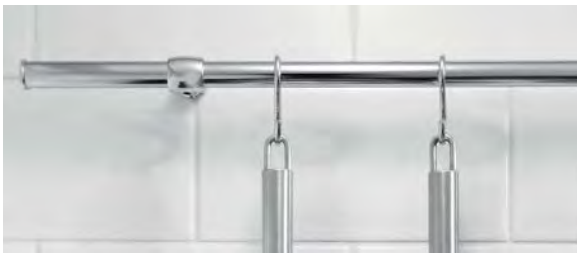

# MIDWAY RAILING SYSTEMS

A flexible space saving storage solution for even the smallest of kitchens, for hanging utensils and kitchen accessories.

## Hanging rail and hooks set

- > For hanging kitchen utensils and accessories
- > Polished chrome steel
- > Set consists of:
  - 2x 600 mm rails
  - 2x End caps
  - 3x Rail supports and fittings
  - 10x S hooks
- > Order qty: 1 set