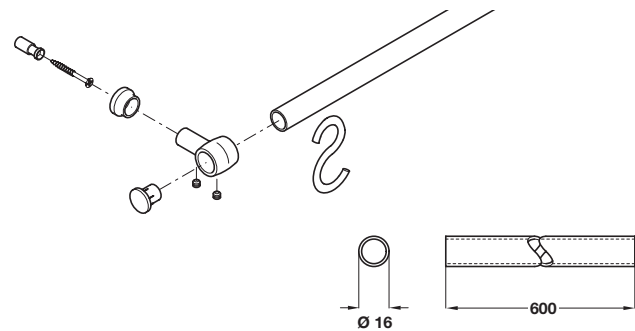

# MIDWAY RAILING SYSTEMS

A flexible space saving storage solution for even the smallest of kitchens, for hanging utensils and kitchen accessories.

## Hanging rail and hooks set

- > For hanging kitchen utensils and accessories
- > Polished chrome steel
- > Set consists of:
  - 2x 600 mm rails
  - 2x End caps
  - 3x Rail supports and fittings
  - 10x S hooks
- > Order qty: 1 set

Item	Cat. No.
Hanging rail and hook set	522.48.204

## Additional hooks

- > For use with midway rail
- > Polished chrome steel
- > Order qty: 1 pc

Item	Cat. No.
Single S hook	522.32.210

KITCHEN ACCESSORIES 2015, © Hafele U.K. Ltd 2015. Dimensional data not binding. We reserve the right to alter specifications without notice.