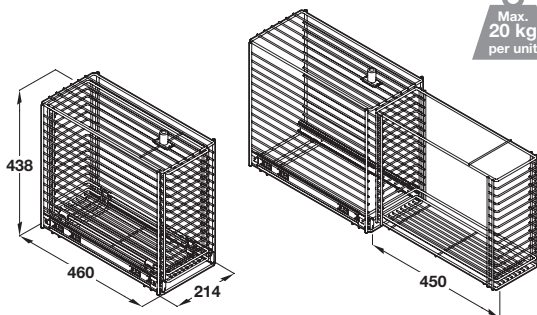

# UNDERSINK PULL OUT STORAGE UNITS

Narrow width baskets for installation in sink base units, for units with hinged doors.

## Pull out two tier storage unit

Max. 20 kg per unit

- > For minimum 300 mm wide cabinets
- > Suitable for hinged door cabinets with 15/16 mm or 18/29 mm board thickness
- > Ideal for use in sink base units
- > Set includes:
  - 1x Two tier storage basket, heavier gauge chrome-plated steel
  - 1x Pair ball bearing runners, used for fixing the basket on one side only, galvanized steel, full extension
- > Order qty: 1 set

Heavy Gauge
Side Mounting
Unhanded
Sink unit
Fixings included

Version	Cat. No.
Mesh	545.30.201
Linear	545.30.211

## Pull out cleaning materials basket

Max. 20 kg per unit

- > For minimum 300 mm wide, hinged door cabinets
- > Lockable
- > Ideal for use in sink base units
- > Set includes:
  - 1x Cleaning materials basket, chrome-plated steel
  - 2x Runners, 450 mm extension length
  - 1x Lock with 2 keys
- > Order qty: 1 pc