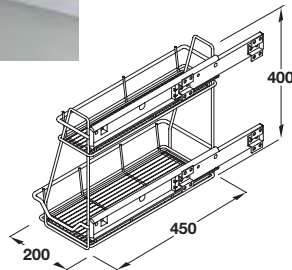

# UNDERSINK PULL OUT STORAGE UNITS

Narrow width baskets for installation in sink base units, for units with hinged doors.

## Pull out two tier storage unit

Max. 20 kg per unit

- > For minimum 300 mm wide cabinets
- > Suitable for hinged door cabinets with 15/16 mm or 18/29 mm board thickness
- > Ideal for use in sink base units
- > Set includes:
  - 1x Two tier storage basket, heavier gauge chrome-plated steel
  - 1x Pair ball bearing runners, used for fixing the basket on one side only, galvanized steel, full extension
- > Order qty: 1 set

Heavy Gauge
Side Mounting
Unhanded
Sink unit
Fixings included

Version	Cat. No.
Mesh	545.30.201
Linear	545.30.211

## Pull out cleaning materials basket

Max. 20 kg per unit

- > For minimum 300 mm wide, hinged door cabinets
- > Lockable
- > Ideal for use in sink base units
- > Set includes:
  - 1x Cleaning materials basket, chrome-plated steel
  - 2x Runners, 450 mm extension length
  - 1x Lock with 2 keys
- > Order qty: 1 pc