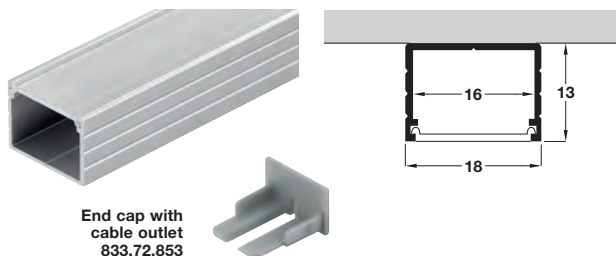

Loox aluminium profile, 8 mm height, for Loox LED flexible strip lights, surface mounting

- > Order profile and end caps separately
- > For surface mounting
- > With frosted or milky plastic cover
- > Silver coloured anodised aluminium profile
- > Order qty:
Profile: 1 pc
End caps: 1 pair

Diffuser	Visible LED points					
	LED 2029	LED 2037	LED 2043	LED 2045	LED 3013	LED 3015
Milky	✓	✓	✓	✓	✓	✓
Frosted	✓	✓	✓	✓	✓	✓

Profile	Milky cover	Frosted cover
2500 mm length	833.72.840	833.72.843
End caps	Order separately	
Silver coloured plastic	833.72.852	

Loox aluminium profile, 13 mm height, for Loox LED flexible strip lights, surface mounting

- > Order profile and end caps separately
- > For surface mounting
- > With frosted or milky plastic cover
- > Silver coloured anodised aluminium profile
- > Order qty:
Profile: 1 pc
End caps: 1 pair