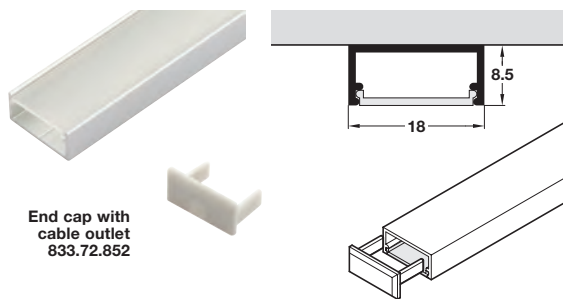

LOOX ALUMINIUM PROFILES

For LED flexible strip lights

- > A choice of two profile cover finishes for different light effects
- > Milky cover:
The material is dyed
Creates a homogenous surface-directed light with uniform intensity
The light appears 'soft'
- > Frosted cover:
The surface is frosted
Creates a sophisticated, high-quality impression
The light appears 'velvet-white'

Loox aluminium profile, 8 mm height, for Loox LED flexible strip lights, surface mounting

- > Order profile and end caps separately
- > For surface mounting
- > With frosted or milky plastic cover
- > Silver coloured anodised aluminium profile
- > Order qty:
Profile: 1 pc
End caps: 1 pair

Diffuser	Visible LED points					
	LED 2029	LED 2037	LED 2043	LED 2045	LED 3013	LED 3015
Milky	✓	✓	✓	✓	✓	✓
Frosted	✓	✓	✓	✓	✓	✓

Profile	Milky cover	Frosted cover
2500 mm length	833.72.840	833.72.843
End caps	Order separately	
Silver coloured plastic	833.72.852	

Loox aluminium profile, 13 mm height, for Loox LED flexible strip lights, surface mounting

- > Order profile and end caps separately
- > For surface mounting
- > With frosted or milky plastic cover
- > Silver coloured anodised aluminium profile
- > Order qty:
Profile: 1 pc
End caps: 1 pair