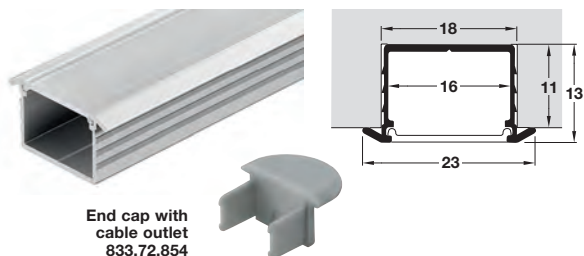

### Loox aluminium profile, 6.5 mm depth, for Loox LED flexible strip lights, recess mounting

- > Order profile and end caps separately
- > For recess mounting
- > With frosted plastic cover
- > Silver coloured anodised aluminium profile
- > Order qty:
  - Profile: 1 pc
  - End caps: 1 pair

Diffuser	Visible LED points					
	LED 2029	LED 2037	LED 2043	LED 2045	LED 3013	LED 3015
Frosted	✓	✓	✓	✓	✓	✓

Profile	Frosted cover
Length 2500 mm	833.72.845
End caps	Order separately
Silver coloured plastic	833.72.855

### Loox aluminium profile, 11 mm depth, for Loox LED flexible strip lights, recess mounting

- > Order profile and end caps separately
- > For recess mounting
- > With milky or frosted plastic cover
- > Silver coloured anodised aluminium profile
- > Order qty:
  - Profile: 1 pc
  - End caps: 1 pair