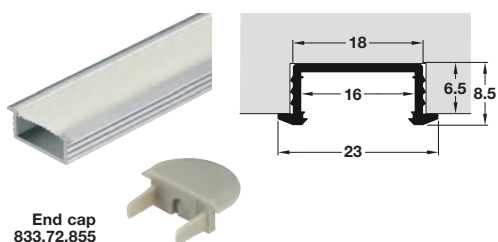

## LOOX ALUMINIUM PROFILES

For LED flexible strip lights.

- > A choice of two profile cover finishes for different light effects
- > Milky cover:
  - The material is dyed
  - Creates a homogenous surface-directed light with uniform intensity
  - The light appears 'soft'
- > Frosted cover:
  - The surface is frosted
  - Creates a sophisticated, high-quality impression
  - The light appears 'velvet-white'

### Loox aluminium profile, 6.5 mm depth, for Loox LED flexible strip lights, recess mounting

- > Order profile and end caps separately
- > For recess mounting
- > With frosted plastic cover
- > Silver coloured anodised aluminium profile
- > Order qty:
  - Profile: 1 pc
  - End caps: 1 pair

Diffuser	Visible LED points					
	LED 2029	LED 2037	LED 2043	LED 2045	LED 3013	LED 3015
Frosted	✓	✓	✓	✓	✓	✓

Profile	Frosted cover
Length 2500 mm	833.72.845
End caps	Order separately
Silver coloured plastic	833.72.855

### Loox aluminium profile, 11 mm depth, for Loox LED flexible strip lights, recess mounting

- > Order profile and end caps separately
- > For recess mounting
- > With milky or frosted plastic cover
- > Silver coloured anodised aluminium profile
- > Order qty:
  - Profile: 1 pc
  - End caps: 1 pair