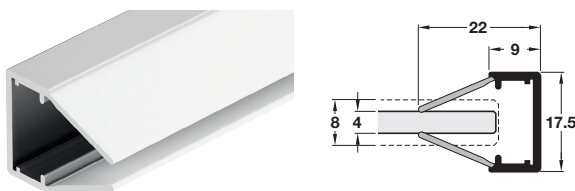

Loox angled aluminium profile, 7 mm depth, for Loox flexible strip lights, recess mounting

- > Order profile and end caps separately
- > For angled installation
- > With frosted plastic cover
- > Silver coloured anodised aluminium profile
- > Order qty:
Profile: 1 pc
End caps: 1 pair

Diffuser	Visible LED points					
	LED 2029	2037	2043	2045	3013	3015
Milky	X	X	✓	X	✓	X

Profile	Frosted cover
Length 2500 mm	833.72.821
End caps	Order separately
Silver coloured plastic	833.72.828

Loox angled aluminium profile, 11 mm depth, for Loox LED flexible strip lights, recess mounting

Diffuser	Visible LED points					
	LED 2029	2037	2043	2045	3013	3015
Milky	X	X	✓	X	✓	X
Frosted	✓	✓	✓	✓	✓	✓

Profile	Milky cover	Frosted cover
2500 mm length	833.72.850	833.72.851
End caps	Order separately	
Silver coloured plastic	833.72.857	

Loox glass edge profile, for Loox LED flexible strip lights, plug fitting

- > For manufacturing customised glass edge lighting
- > For 4-8 mm glass thickness
- > Plastic
- > Order qty: 1 pc

- > Not load bearing; Shelf supports must be ordered separately
- > Only suitable for LED strips max. 7.5W/m