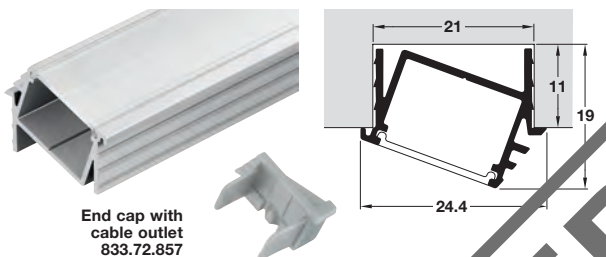

Profile	Milky cover
2000 mm length	833.74.733

Loox angled aluminium profile, 7 mm depth, for Loox flexible strip lights, recess mounting

End cap
833.72.828

- > Order profile and end caps separately
- > For angled installation
- > With frosted plastic cover
- > Silver coloured anodised aluminium profile
- > Order qty:
Profile: 1 pc
End caps: 1 pair

Diffuser	Visible LED points					
	LED 2029	2037	2043	2045	3013	3015
Milky	X	X	✓	X	✓	X

Profile	Frosted cover
Length 2500 mm	833.72.821
End caps	Order separately
Silver coloured plastic	833.72.828

Loox angled aluminium profile, 11 mm depth, for Loox LED flexible strip lights, recess mounting