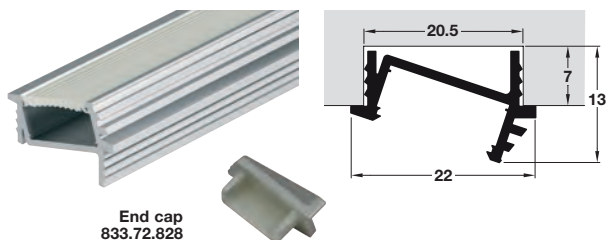

Loox glass edge profile, for Loox LED flexible strip lights, plug fitting

- > For manufacturing customised glass edge lighting
- > For 4-8 mm glass thickness
- > Plastic
- > Order qty: 1 pc

- > Not load bearing; Shelf supports must be ordered separately
- > Only suitable for LED strips max. 7.5W/m

Profile	Milky cover
2000 mm length	833.74.733

Loox angled aluminium profile, 7 mm depth, for Loox flexible strip lights, recess mounting

End cap
833.72.828

- > Order profile and end caps separately
- > For angled installation
- > With frosted plastic cover
- > Silver coloured anodised aluminium profile
- > Order qty:
Profile: 1 pc
End caps: 1 pair

Diffuser	Visible LED points					
	LED 2029	2037	2043	2045	3013	3015
Milky	X	X	✓	X	✓	X

Profile	Frosted cover
Length 2500 mm	833.72.821
End caps	Order separately
Silver coloured plastic	833.72.828

Loox angled aluminium profile, 11 mm depth, for Loox LED flexible strip lights, recess mounting