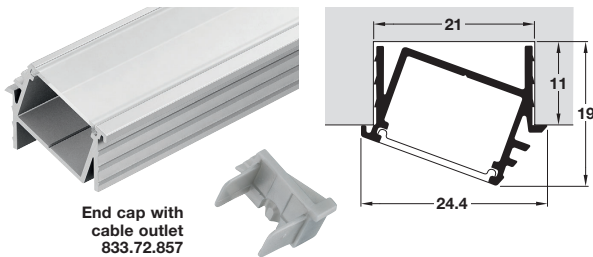

Loox angled aluminium profile, 7 mm depth, for Loox flexible strip lights, recess mounting

- > Order profile and end caps separately
- > For angled installation
- > With frosted plastic cover
- > Silver coloured anodised aluminium profile
- > Order qty:
Profile: 1 pc
End caps: 1 pair

Diffuser	Visible LED points					
	LED 2029	2037	2043	2045	3013	3015
Milky	X	X	✓	X	✓	X

Profile	Frosted cover
Length 2500 mm	833.72.821
End caps	Order separately
Silver coloured plastic	833.72.828

Loox angled aluminium profile, 11 mm depth, for Loox LED flexible strip lights, recess mounting

Loox glass edge profile, for Loox LED flexible strip lights, plug fitting

- > For manufacturing customised glass edge lighting
- > For 4-8 mm glass thickness
- > Plastic
- > Order qty: 1 pc

- > Not load bearing; Shelf supports must be ordered separately
- > Only suitable for LED strips max. 7.5W/m