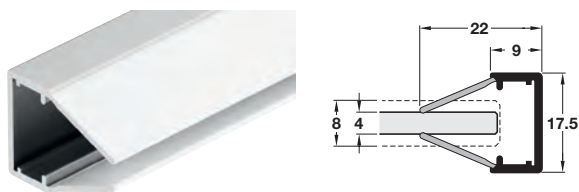

Loox glass edge profile, for Loox LED flexible strip lights, plug fitting

- > For manufacturing customised glass edge lighting
- > For 4-8 mm glass thickness
- > Plastic
- > Order qty: 1 pc

- > Not load bearing: Shelf supports must be ordered separately
- > Only suitable for LED strips max. 7.5W/m

Profile	Milky cover
2500 mm length	833.74.733