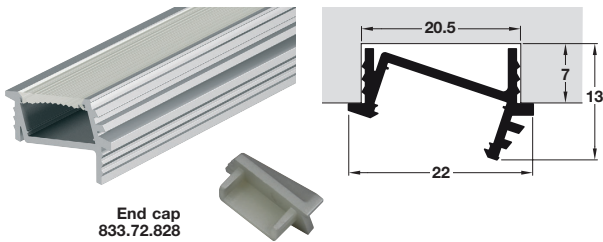

Loox angled aluminium profile, 7 mm depth, for Loox flexible strip lights, recess mounting

- > Order profile and end caps separately
- > For angled installation
- > With frosted plastic cover
- > Silver coloured anodised aluminium profile
- > Order qty:
Profile: 1 pc
End caps: 1 pair

Diffuser	Visible LED points					
	LED 2029	2037	2043	2045	3013	3015
Milky	X	X	✓	X	✓	X

Profile	Frosted cover
Length 2500 mm	833.72.821
End caps	Order separately
Silver coloured plastic	833.72.828

Loox angled aluminium profile, 11 mm depth, for Loox LED flexible strip lights, recess mounting

Loox glass edge profile, for Loox LED flexible strip lights, plug fitting

- > For manufacturing customised glass edge lighting
- > For 4-8 mm glass thickness
- > Plastic
- > Order qty: 1 pc

- > Not load bearing; Shelf supports must be ordered separately
- > Only suitable for LED strips max. 7.5W/m