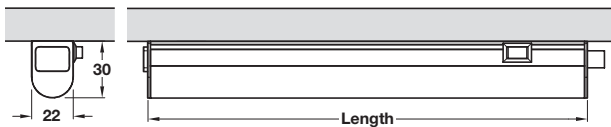

T5 MINI LED STRIP LIGHTS

Strip light with integral switch. A compact LED mini strip light that is a perfect replacement for fluorescent T4/T5 strip lights.

T5 mini LED strip light, 240V

- > Strip light with integral switch
- > For surface mounting
- > Screw fixing
- > Voltage: 240V. Wattage: See table below
- > With 1.5 m bare ended mains lead
- > White plastic light with diffuser
- > Order qty: 1 pc

Output:	4000 K				
Light colour:	Natural white				
Length (mm):	313	543	573	873	1173
Wattage (W):	4	6	8	10	14
Energy efficiency	A+	A+	A+	A+	A+
Number of diodes:	26	44	48	70	90
Light output (Lm):	320	480	640	800	1120
Efficacy (Lm/W):	80	80	80	80	80
Colour Rendering Index:	82	82	82	82	82

IP20

Length	4000 K
313 mm	820.48.771
543 mm	820.48.772
573 mm	820.48.773
873 mm	820.48.774
1173 mm	820.48.775

> Order interconnecting lead 827.24.701 or 827.24.703 separately, shown on page **212**

Mains plug not included - must be fitted by a qualified electrician (mains plugs shown on page **309**)