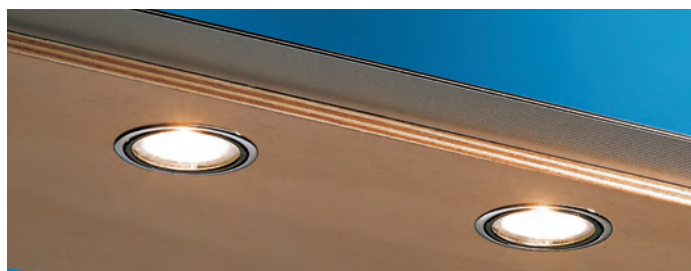

## HALOGEN DOWNLIGHTS

Recess mounted.

### Halogen downlight 12V/10W or 20W

- > For recess mounting, press-fit in Ø 55 mm hole
- > Halogen bulb included
- > Beam angle 66°
- > Voltage: 12V: Wattage: See table below
- > 10W version has metal reflector and frosted diffusing lens
- > 20W version has metal reflector and clear lens
- > With 2.0 m lead with connector
- > Plastic
- > Order qty: 1 pc

Output:	3000 K	
Light colour:	Warm white	
Wattage (W):	10	20
Energy efficiency:	C	C
Light output (Lm/W):	13	15

Finish	10W	20W
Polished chrome	823.63.237	825.95.202
White	823.63.737	-
Black	823.63.335	-

### Halogen downlight 12V/10W or 20W

- > For recess mounting, press-fit in Ø 55 mm hole
- > Suitable for blind hole installation
- > Halogen bulb included
- > Beam angle 60°
- > Voltage: 12V: Wattage: See table below
- > 10W version has plastic reflector and diffusing lens
- > 20W version has aluminium reflector and clear lens
- > With 2.0 m lead with connector
- > Plastic
- > Order qty: 1 pc