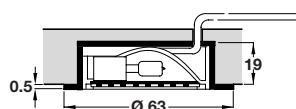

### Halogen downlight 12V/10W or 20W

- > For recess mounting, press-fit in Ø 55 mm hole
- > Halogen bulb included
- > Beam angle 66°
- > Voltage: 12V: Wattage: See table below
- > 10W version has metal reflector and frosted diffusing lens
- > 20W version has metal reflector and clear lens
- > With 2.0 m lead with connector
- > Plastic
- > Order qty: 1 pc

### Halogen downlight 12V/10W or 20W

- > For recess mounting, press-fit in Ø 55 mm hole
- > Suitable for blind hole installation
- > Halogen bulb included
- > Beam angle 60°
- > Voltage: 12V: Wattage: See table below
- > 10W version has plastic reflector and diffusing lens
- > 20W version has aluminium reflector and clear lens
- > With 2.0 m lead with connector
- > Plastic
- > Order qty: 1 pc