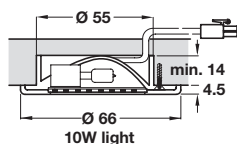

### Halogen downlight 12V/10W or 20W

- > For recess mounting, press-fit in Ø 55 mm hole
- > Halogen bulb included
- > Beam angle 66°
- > Voltage: 12V: Wattage: See table below
- > 10W version has metal reflector and frosted diffusing lens
- > 20W version has metal reflector and clear lens
- > With 2.0 m lead with connector
- > Plastic
- > Order qty: 1 pc

Output:	3000 K	
Light colour:	Warm white	
Wattage (W):	10	20
Energy efficiency:	C	C
Light output (Lm/W):	13	15

Finish	10W	20W
Polished chrome	823.63.237	825.95.202
White	823.63.737	-
Black	823.63.335	-

### Halogen downlight 12V/10W or 20W

- > For recess mounting, press-fit in Ø 55 mm hole
- > Suitable for blind hole installation
- > Halogen bulb included
- > Beam angle 60°
- > Voltage: 12V: Wattage: See table below
- > 10W version has plastic reflector and diffusing lens
- > 20W version has aluminium reflector and clear lens
- > With 2.0 m lead with connector
- > Plastic
- > Order qty: 1 pc