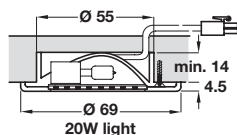

### Halogen downlight 12V/10W or 20W

- > For recess mounting, press-fit in Ø 55 mm hole
- > Halogen bulb included
- > Beam angle 66°
- > Voltage: 12V: Wattage: See table below
- > 10W version has metal reflector and frosted diffusing lens
- > 20W version has metal reflector and clear lens
- > With 2.0 m lead with connector
- > Plastic
- > Order qty: 1 pc

Output:	3000 K	
Light colour:	Warm white	
Wattage (W):	10	20
Energy efficiency:	C	C
Light output (Lm/W):	13	15

Finish	10W	20W
Polished chrome	823.63.237	825.95.202
White	823.63.737	-
Black	823.63.335	-

### Halogen downlight 12V/10W or 20W

- > For recess mounting, press-fit in Ø 55 mm hole
- > Suitable for blind hole installation
- > Halogen bulb included
- > Beam angle 60°
- > Voltage: 12V: Wattage: See table below
- > 10W version has plastic reflector and diffusing lens
- > 20W version has aluminium reflector and clear lens
- > With 2.0 m lead with connector
- > Plastic
- > Order qty: 1 pc