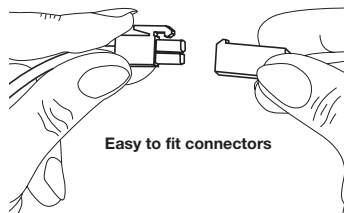

## Secondary extension lead

- > With male and female plug contacts
- > Black lead with white plastic contact
- > Order qty: 1 pc

Length	1000 mm	2000 mm
Cat. No.	823.28.318	823.28.327

## Replacement easy to fit connector

- > White plastic
- > Order qty: 1 pc

Plug contact type	Cat. No.
Male	825.21.010

Low voltage halogen lights shown on pages **222-223** come with easy to fit connector